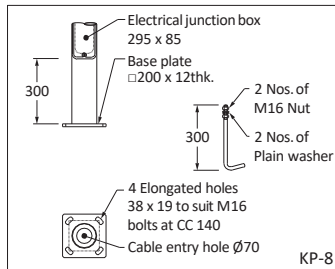

Poles - Mounting Details

Anchor Fasteners, Coach screws and Rawlplugs are not included in scope of supply.