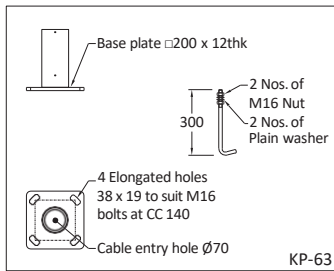

Base Plate Details

Anchor Fastners, Coach screws and Rawl plugs are not included in scope of supply.