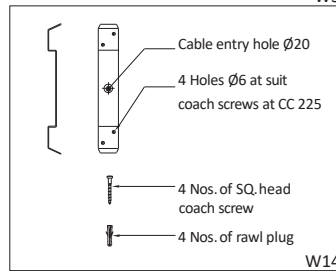

Wall Brackets - Mounting Details

Anchor Fasteners, Coach screws and Rawlplugs are not included in scope of supply.