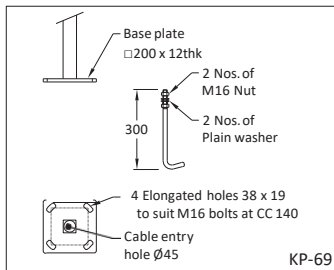

Base Plate Details

Anchor Fastners, Coach screws and Rawl plugs are not included in scope of supply.