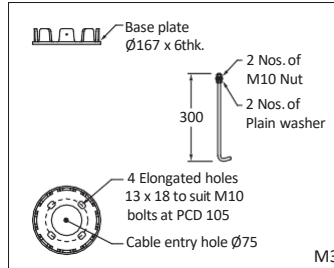

Floor Mounting Luminaires - Mounting Details

Anchor Fastners, Coach screws and Rawl plugs are not included in scope of supply.