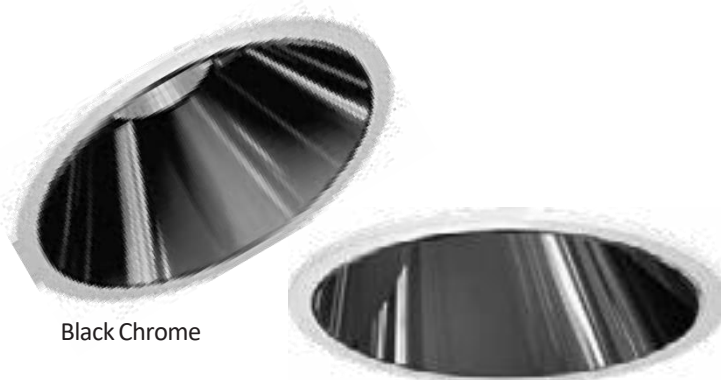

White & Shiny Copper

White & Shiny Silver

White & White

Tiltable

SHINY	SPECK	
ID	Dimension	Cutout
3293	ø79	ø70

Black Chrome

Black Chrome Wall Washer

Fixed