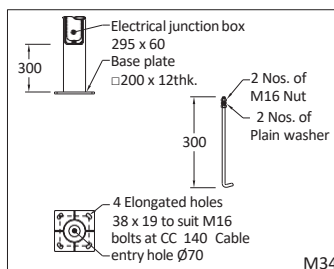

Floor Mounting Luminaires - Mounting Details

Anchor Fastners, Coach screws and Rawl plugs are not included in scope of supply.