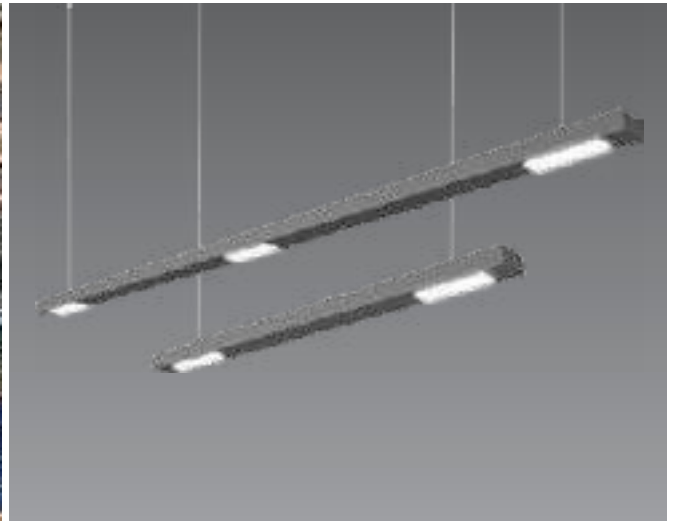

HIGH BAY			Colour : Black	LINEAR HIGH BAY			Colour : Graphite Grey
2872	100W LED	Ø250 x 178		3046	2 x 60W LED	1500 x 120 x 63	
2869	150W LED	Ø300 x 182		3058	3 x 60W LED	3000 x 120 x 63	
2873	200W LED	Ø350 x 184