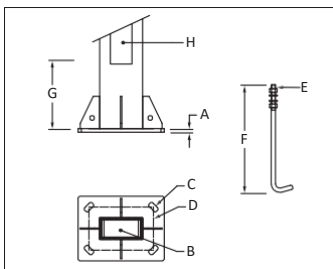

KP-72

KP-58

Figure	Height	Base plate (A)	Cable Entry Hole (B)	No.of holes/ bolts (C)	CC (D)	Bolt (E)	Length (F)	Junction box from base plate (G)	Electrical junction box (H)
KP-58.1	6000	400 x 300 x 16thk	160 x 80	4	300 x 200	M20	500	300	330 x 75
KP-58.2	7000	400 x 300 x 16thk	160 x 80	4	300 x 200	M20	500	300	330 x 75
KP-58.3	8000	400 x 300 x 16thk	160 x 80	4	300 x 200	M20	500	300	330 x 75
KP-58.4	9000	400 x 300 x 16thk	160 x 80	4	300 x 200	M20	500	300	330 x 75