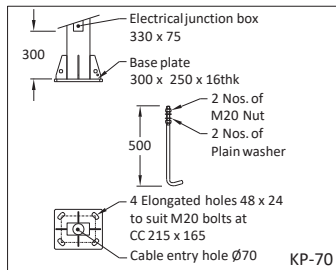

Base Plate Details

Anchor Fastners, Coach screws and Rawl plugs are not included in scope of supply.