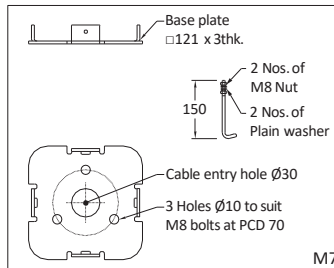

Floor Mounting Luminaires - Mounting Details

Anchor Fastners, Coach screws and Rawl plugs are not included in scope of supply.