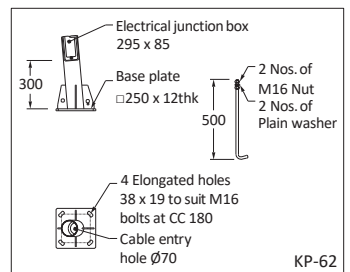

Base Plate Details

Anchor Fastners, Coach screws and Rawl plugs are not included in scope of supply.