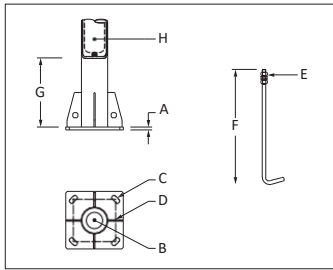

Poles - Mounting Details

KP-51

Figure	Pole Height	Base plate (A)	Cable Entry Hole (B)	No.of holes/ bolts (C)	CC (D)				
KP-51.1	5000	□250 x 12thk	∅70	4	180				
KP-51.2	6000	□250 x 12thk	∅70	4	180				
KP-51.3	7000	□300 x 16thk	∅70	4	215				
KP-51.4	8000	□300 x 16thk	∅70	4	215				
KP-51.5	9000	□300 x 16thk	∅70	4	215	M20	500	300	295 x 85
KP-51.6	10000	□400 x 16thk	∅125	4	300	M20	700	300	295 x 85
KP-51.7	11000	□400 x 16thk	∅125	4	300	M20	700	300	295 x 85
KP-51.8	12000	□400 x 16thk	∅125	4	300	M24	1000	300	295 x 85