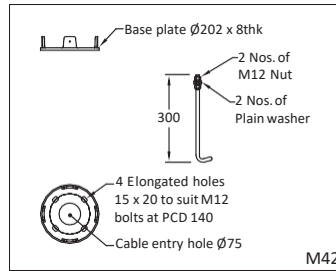

Galaxy Lights

(Complete Lighting Solutions)

138, Chamiers Road,
Nandanam, Chennai - 35.
(Between : Thevar Statue & Times of India)
Email : galaxylightsid@gmail.com
shakeelid@gmail.com

Base Plate Details