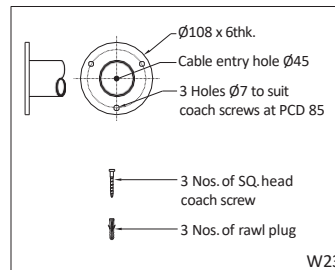

Wall Brackets - Mounting Details

Anchor Fasteners, Coach screws and Rawlplugs are not included in scope of supply.