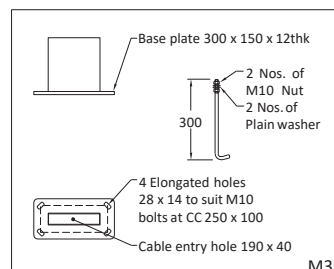

Floor Mounting Luminaires - Mounting Details

Anchor Fastners, Coach screws and Rawl plugs are not included in scope of supply.