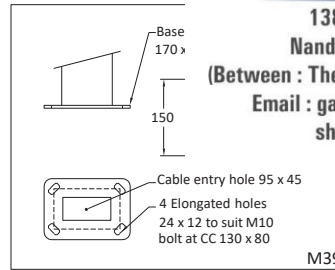

Galaxy Lights

(Complete Lighting Solutions)

138, Chamiers Road,
Nandanam, Chennai - 35.
(Between : Thevar Statue & Times of India)
Email : galaxylightsid@gmail.com
shakeelid@gmail.com

Base Plate Details