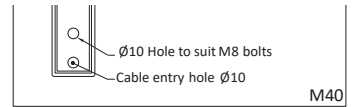

Galaxy Lights

(Complete Lighting Solutions)

138, Chamiers Road,
Nandanam, Chennai - 35.
(Between : Thevar Statue & Times of India)
Email : galaxylightsid@gmail.com
shakeelid@gmail.com

Base Plate Details