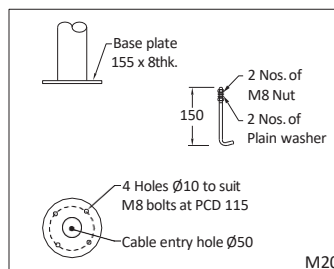

Floor Mounting Luminaires - Mounting Details

Anchor Fastners, Coach screws and Rawl plugs are not included in scope of supply.