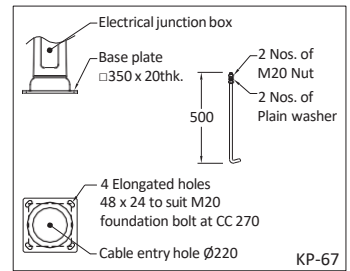

Base Plate Details

Anchor Fastners, Coach screws and Rawl plugs are not included in scope of supply.