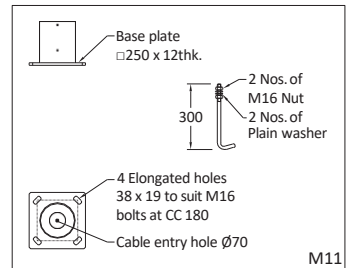

Floor Mounting Luminaires - Mounting Details

Anchor Fastners, Coach screws and Rawl plugs are not included in scope of supply.