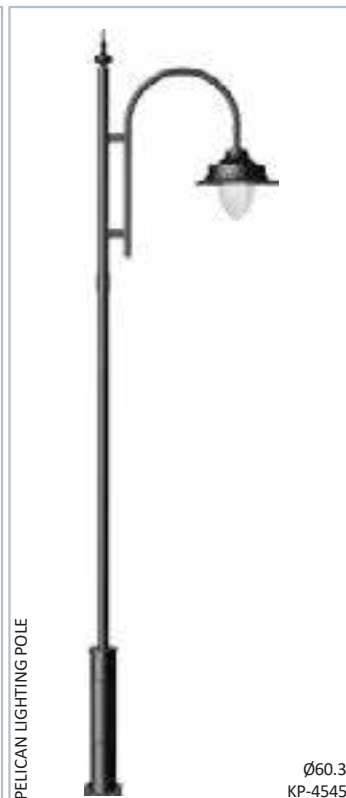

WAVY LIGHTING POLE

PELICAN LIGHTING POLE

Ø60.3
KP-4545