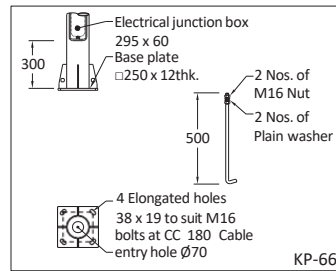

Base Plate Details

Anchor Fastners, Coach screws and Rawl plugs are not included in scope of supply.