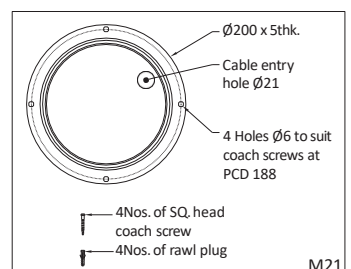

Floor Mounting Luminaires - Mounting Details

Anchor Fastners, Coach screws and Rawl plugs are not included in scope of supply.