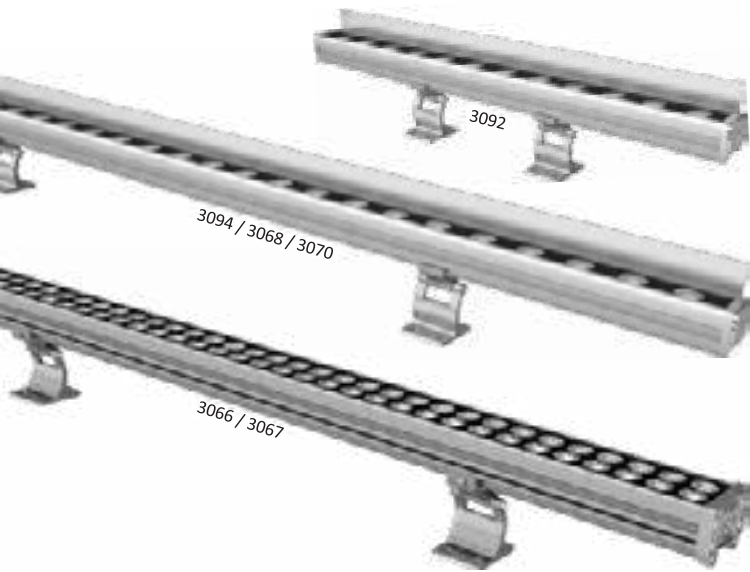

3092	12W LED WW / CW	500 x 48 x 113
3094	24W LED WW / CW	1000 x 48 x 113
3068	36W LED WW / CW	1000 x 48 x 113
3070	36W LED RGB	1000 x 48 x 113
3066	72W LED WW / CW	1000 x 68 x 118
3067	72W LED RGB	1000 x 68 x 118

Luminaire to be ordered with suitable power supply and RGB controller.