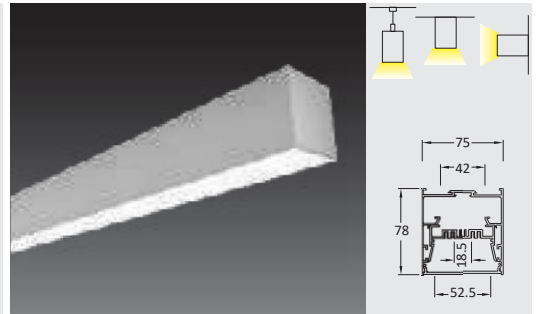

3200 Al Profile with PC Opal Matte Diffuser 4ft