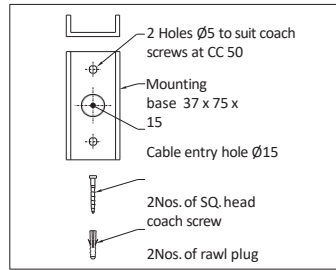

Wall Brackets - Mounting Details

Anchor Fasteners, Coach screws and Rawlplugs are not included in scope of supply.