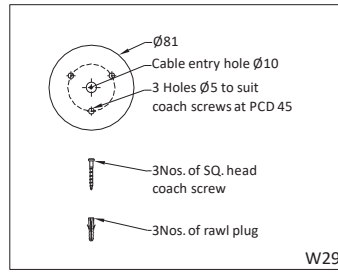

Wall Brackets - Mounting Details

Poles - Mounting Details

Anchor Fasteners, Coach screws and Rawlplugs are not included in scope of supply.