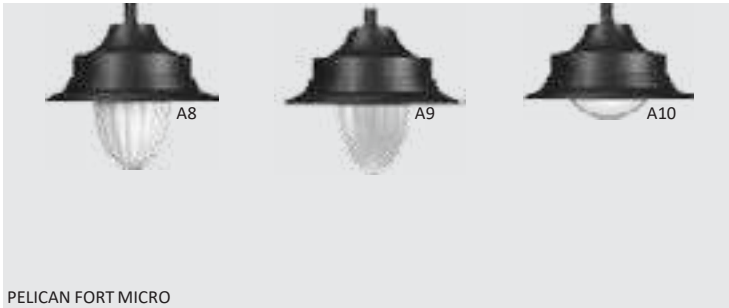

PELICAN FORT MICRO