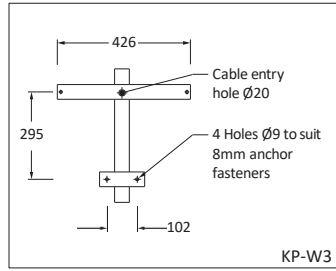

Wall Brackets - Mounting Details