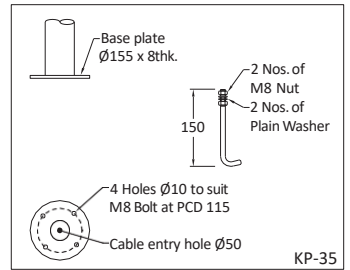

Base Plate Details

Anchor Fastners, Coach screws and Rawl plugs are not included in scope of supply.