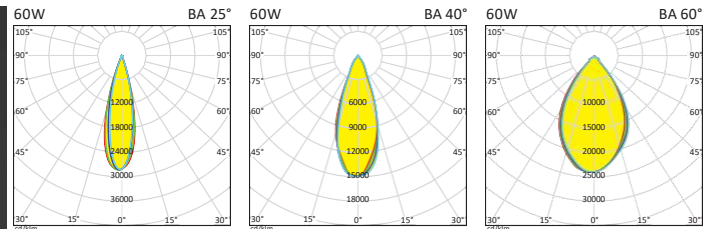

POLAR ADJUSTA - TWO WAY		
5298	2 x 60W LED	340 x 215 x 185