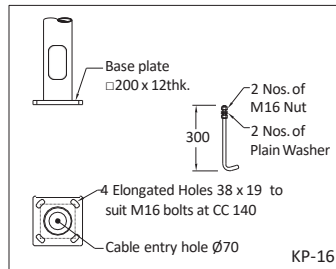

Poles - Mounting Details

Anchor Fasteners, Coach screws and Rawlplugs are not included in scope of supply.