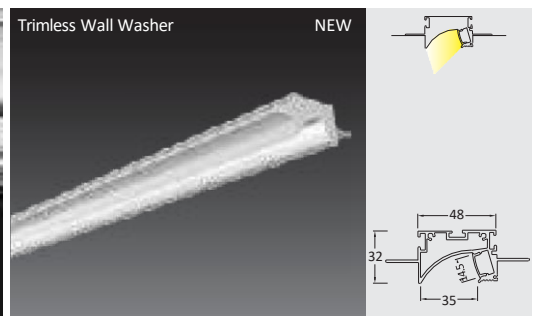

3201 Al Profile with PC Diffuser 4ft

K-Lite Linear Series to be ordered with suitable light source & Power supply. DALI / ANALOG / TRIAC DIMMABLE DRIVERS REFER ACCESSORIES PAGE
Rate inclusive of standard Accessories, Connectors & Customisation available on request at extra cost. Suspension kit set 1m & 2m at extra cost.