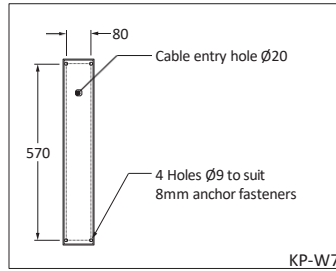

Wall Brackets - Mounting Details