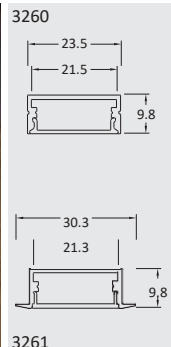

3260 / 3261 10W/m