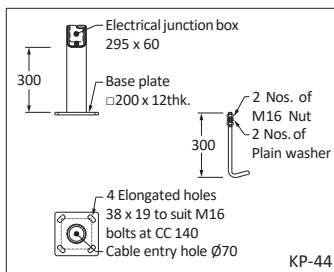

Base Plate Details

Anchor Fastners, Coach screws and Rawl plugs are not included in scope of supply.