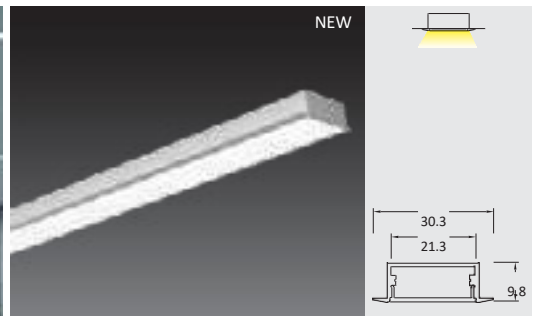

3229 Al Profile with PC Diffuser 1m