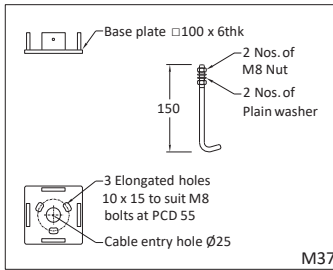

Galaxy Lights

(Complete Lighting Solutions)

138, Chamiers Road,
Nandanam, Chennai - 35.
(Between : Thevar Statue & Times of India)
Email : galaxylightsid@gmail.com
shakeelid@gmail.com

Base Plate Details