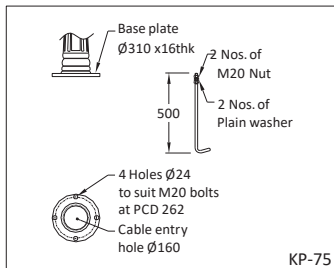

Base Plate Details

Anchor Fastners, Coach screws and Rawl plugs are not included in scope of supply.