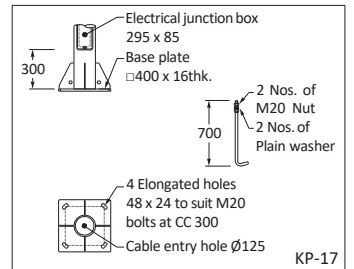

Poles - Mounting Details

Anchor Fasteners, Coach screws and Rawlplugs are not included in scope of supply.