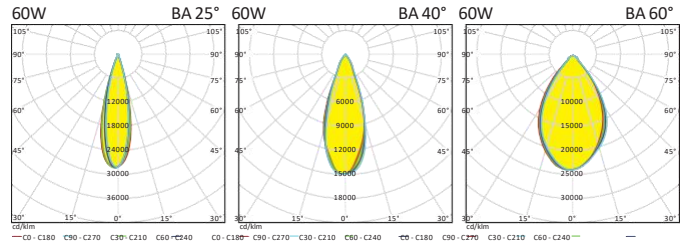

High efficiency LED high bay luminaires designed to provide directional throw of light. The product design and construction of the luminaires are characterized by high luminous efficiency, an extremely long service life and uniform illuminance. Their sturdy construction makes them particularly suitable for areas where a high level of robustness is required.

Benefits

- LUMILEDS LUXEON LED Chips • CRI > Ra70
- Luminous flux up to 6600 lm(60W) • Built-in SPD, 10KV surge protection
- Efficacy up to 110 lm/W • Operating temperature : -40~+50°C
- Power Factor>0.90 • IP68 LED Module, IP67 Driver/Connector

POLAR PRIME The Outperformer

Efficiency Upto 150 lm/w

Colour : Red & Graphite Grey