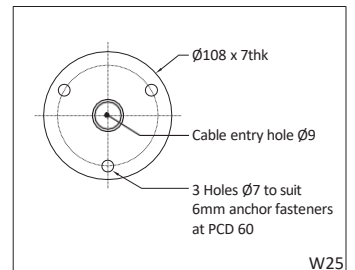

Wall Brackets - Mounting Details

Anchor Fasteners, Coach screws and Rawlplugs are not included in scope of supply.