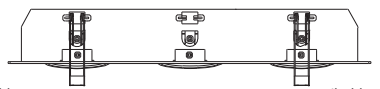

MEGA- GLOSSY

ID	Dimension	Cutout
3303	Ø157	Ø150

SLICE

ID	Dimension	Cutout
3306	Ø133	Ø125

Glare Free Twin

Glare Free Single

GLARE FREE

ID	Dimension	Cutout
3300	SQ 140	115 x 124

Glare Free Triple

GLARE FREE TWIN

ID	Dimension	Cutout
3301	255 x 140	230 x 124

GLARE FREE TRIPLE

ID	Dimension	Cutout
3302	367 x 140	342 x 124

Features

- Dark light technology
- Antiglare luminaire - UGR<16
- Adjustable upto 30° / Rotatable 355°
- Precision engineered high quality reflector
- Beam Angle : 15° / 24° / 38° with diffuser options
- Available CCT : 2700K - 6000K / CRI >90
- Tunable whites available on request
- Easy maintenance without removing the frame from false ceiling
- Suitable for all ceiling thickness upto 30mm
- Options : F : Fixed A : Adjustable P : Fixed Pin Spot E : Elliptical