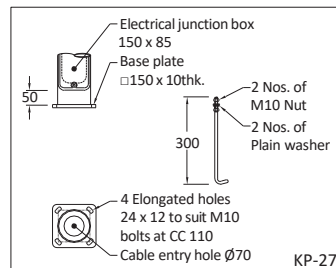

Poles - Mounting Details

Anchor Fasteners, Coach screws and Rawlplugs are not included in scope of supply.