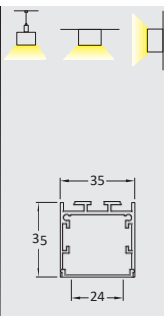

3197 Al Profile with PC Opal Matte Diffuser 4ft