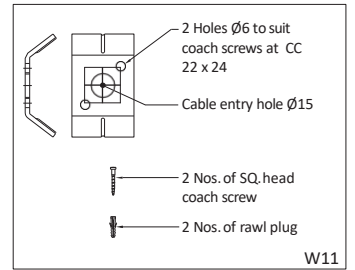

Wall Brackets - Mounting Details

Anchor Fasteners, Coach screws and Rawlplugs are not included in scope of supply.