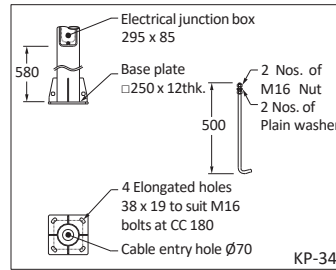

Base Plate Details

Anchor Fastners, Coach screws and Rawl plugs are not included in scope of supply.