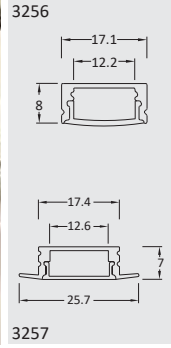

Galaxy Lights

(Complete Lighting Solutions)

138, Chamiers Road,
Nandanam, Chennai - 35.
(Between : Thevar Statue & Times of India)
Email : galaxylightsid@gmail.com
shakeelid@gmail.com

IP68 Linear Profiles