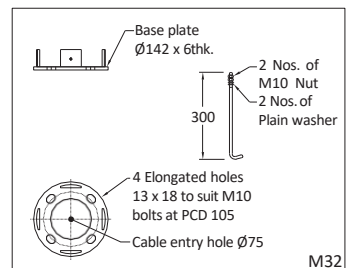

Floor Mounting Luminaires - Mounting Details

Anchor Fastners, Coach screws and Rawl plugs are not included in scope of supply.