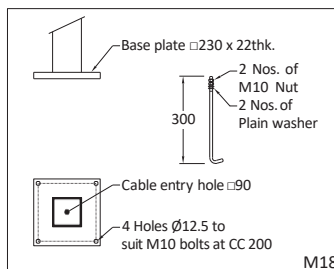

Floor Mounting Luminaires - Mounting Details

Anchor Fastners, Coach screws and Rawl plugs are not included in scope of supply.