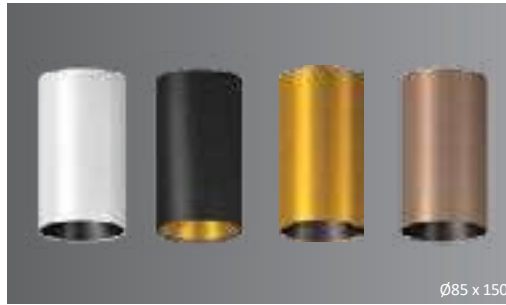

Galaxy Lights

(Complete Lighting Solutions)

138, Chamiers Road,
Nandanam, Chennai - 35.
(Between : Thevar Statue & Times of India)
Email : galaxylightsid@gmail.com
shakeelid@gmail.com

Surface Mounted Series

CYLIN VIVID			CUBUS VIVID		
7297 / 7298	GU10	White&Black / Black&Gold	7356 / 7357	GU10	White&Black / Black&White
7299 / 7300	GU10	Gold&Black / Bronze&Black	7358 / 7359	GU10	Gold&Black / Bronze&Black