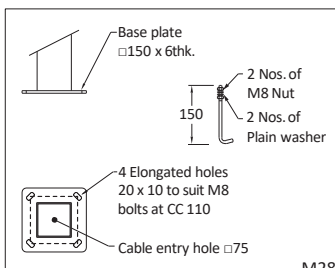

Floor Mounting Luminaires - Mounting Details

Anchor Fastners, Coach screws and Rawl plugs are not included in scope of supply.