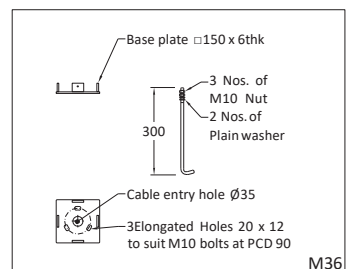

Floor Mounting Luminaires - Mounting Details

Anchor Fastners, Coach screws and Rawl plugs are not included in scope of supply.