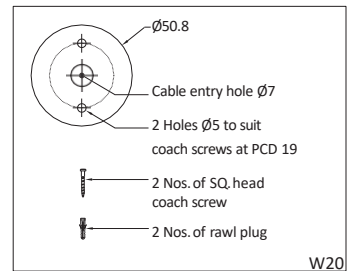

Wall Brackets - Mounting Details

Anchor Fasteners, Coach screws and Rawlplugs are not included in scope of supply.