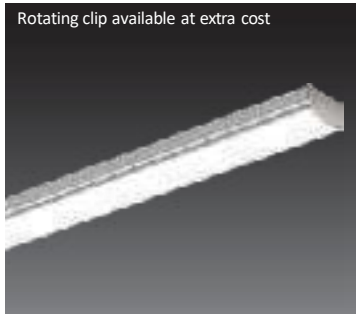

3082 Al Profile with PC Clear / Semi Clear Matte Diffuser 1m