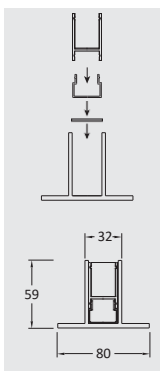

20W/m

3252

20W/m

Can be customised with optics for different light distribution

3255

20W/m

Mounting tray for better cable management with slide fit system.

3253