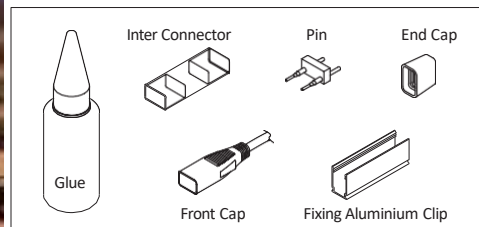

Accessories Kit