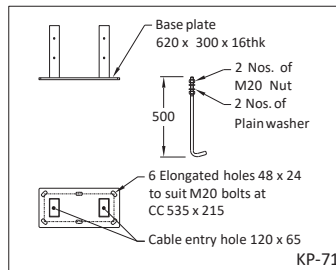

Base Plate Details

Anchor Fastners, Coach screws and Rawl plugs are not included in scope of supply.