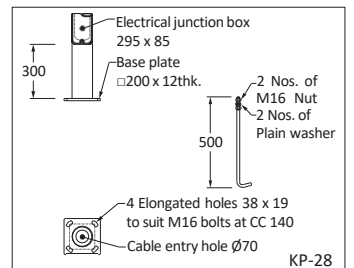

Poles - Mounting Details

Anchor Fasteners, Coach screws and Rawlplugs are not included in scope of supply.