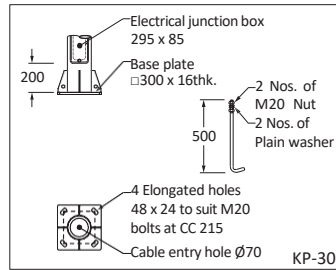

Base Plate Details

Anchor Fastners, Coach screws and Rawl plugs are not included in scope of supply.