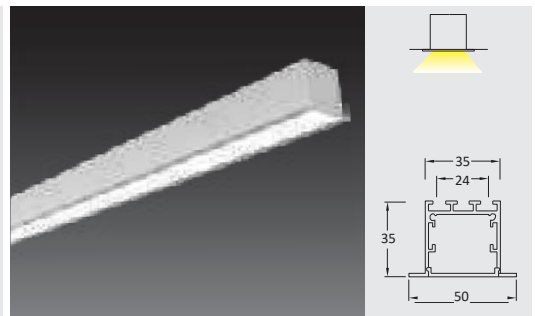

3197 Al Profile with PC Opal Matte Diffuser 4ft