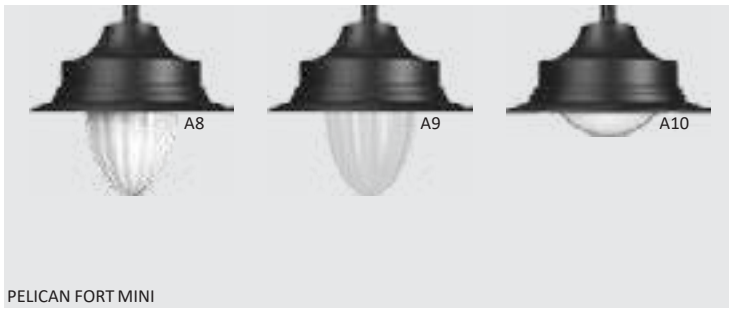

Asymmetrical Distribution. Colour :Black. IP 65.

ID	Wattage	Dia	Height	Mounting
5311 A8 / A9	E27	Ø300	285	D20
4979 A8 / A10	24W LED	Ø300	285/180	D20

4899 A8 / A9 / A10	E27	Ø425	395/250	D4
5188 A9 / A11	30W LED	Ø425	395/250	D4
4980 A8 / A10	30W LED	Ø425	395/250	D4
4897 A9 / A11	50W LED	Ø425	395/250	D4

6791 A9 / A11 / A12	1 x 50W LED	Ø634	618/412/610	D4
6799 A9 / A11 / A12	2 x 50W LED	Ø634	618/412/610	D4

4890 A8 / A9 / A10	E27	Ø425	407/260	D4
4891 A9 / A11	30W LED	Ø425	407/260	D4
4892 A8 / A10	30W LED	Ø425	407/260	D4
4893 A9 /	50W LED	Ø425	415/260	D4

5138 A9 / A11 / A12	1 x 50W LED	Ø634	705/500/695	D4
5139 A9 / A11 / A12	2 x 50W LED	Ø634	705/500/695	D4

A12 - Polycarbonate diffuser Clear.