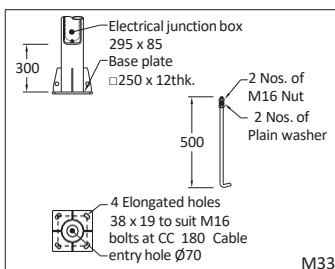

Floor Mounting Luminaires - Mounting Details

Anchor Fastners, Coach screws and Rawl plugs are not included in scope of supply.