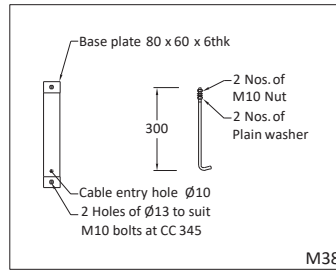

Galaxy Lights

(Complete Lighting Solutions)

138, Chamiers Road,
Nandanam, Chennai - 35.
(Between : Thevar Statue & Times of India)
Email : galaxylightsid@gmail.com
shakeelid@gmail.com

Base Plate Details