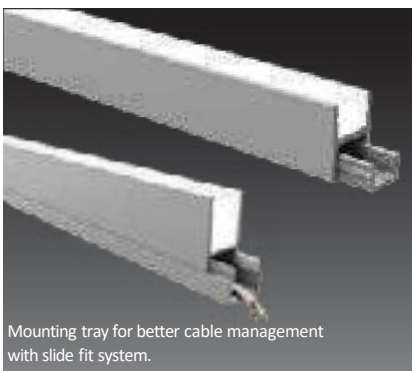

Can be customised with optics for different light distribution