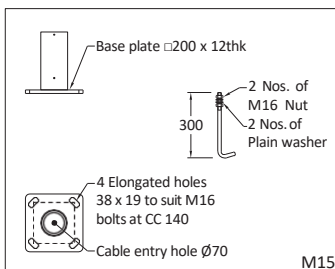

Floor Mounting Luminaires - Mounting Details

Anchor Fastners, Coach screws and Rawl plugs are not included in scope of supply.