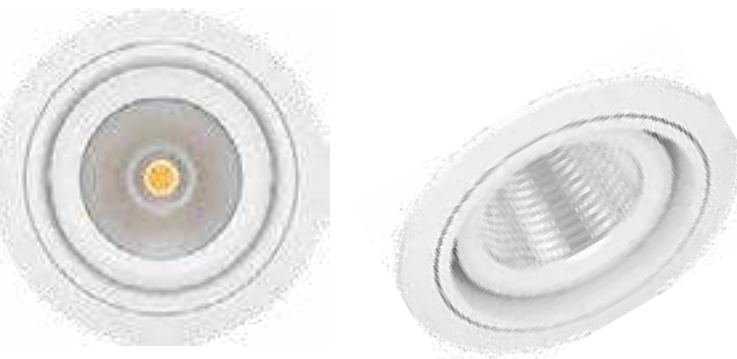

ID	Dimension	Cutout
3306	Ø133	Ø125