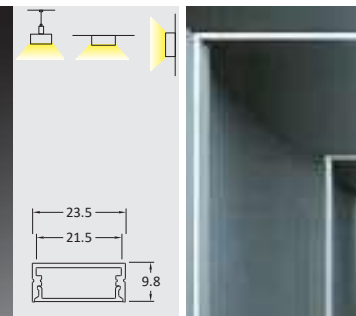

3229 Al Profile with PC Diffuser 1m