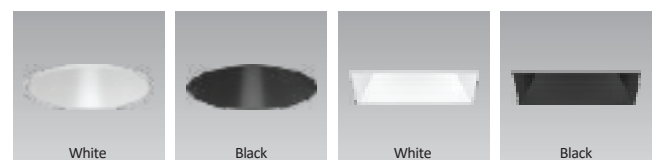

White & Shiny Copper

White & Shiny Silver

White & White

Tiltable

SHINY	SPECK	
ID	Dimension	Cutout
3293	ø79	ø70

Black Chrome

Black Chrome Wall Washer

Fixed

BLACK	CHROME	
ID	Dimension	Cutout
7739	ø95	ø90

18W

Fixed

BLACK	CHROME WALL	WASHER	
ID	Dimension	Cutout	
7741	ø95	ø90	

18W

TRIMLESS SERIES

Fixed

CROWN	PUSH FIT	
ID	Dimension	Cutout
3294	ø84	ø90