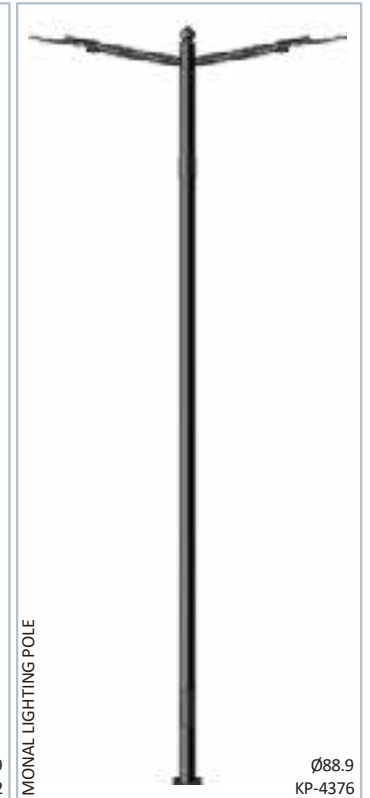

MONAL LIGHTING POLE

Ø88.9
KP-4376

KP-4376 P7	DA	Ht.3660	KP-44
KP-4377 P7	DA	Ht.4270	KP-44