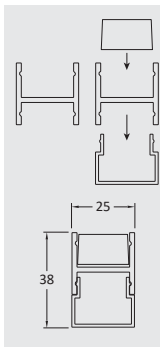

Can be customised with optics for different light distribution