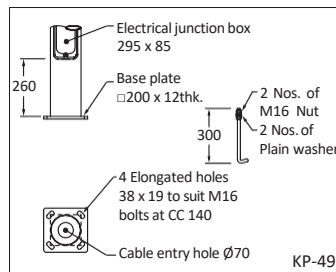

Base Plate Details

Anchor Fastners, Coach screws and Rawl plugs are not included in scope of supply.