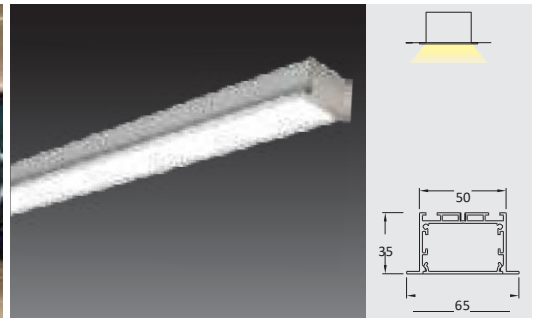

3085 Al Profile with PC Opal Matt Diffuser 1m / 4ft