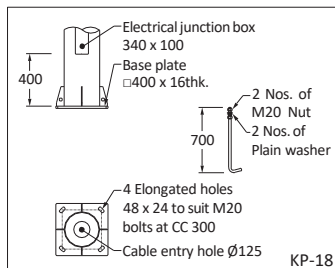

Poles - Mounting Details

Anchor Fasteners, Coach screws and Rawlplugs are not included in scope of supply.