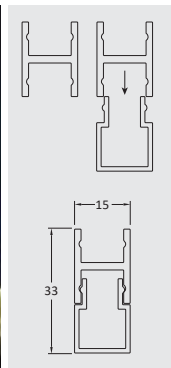

3251 10W/m

Luminaire to be ordered with suitable power supply