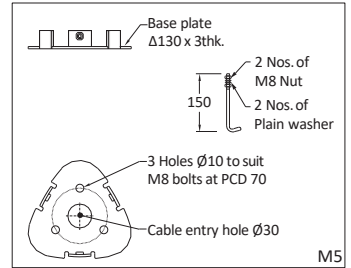

Floor Mounting Luminaires - Mounting Details

Anchor Fastners, Coach screws and Rawl plugs are not included in scope of supply.