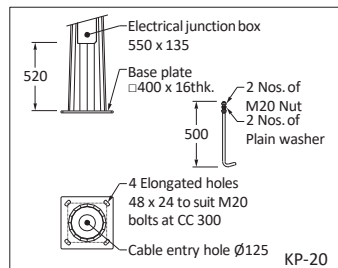

Poles - Mounting Details

Anchor Fasteners, Coach screws and Rawlplugs are not included in scope of supply.