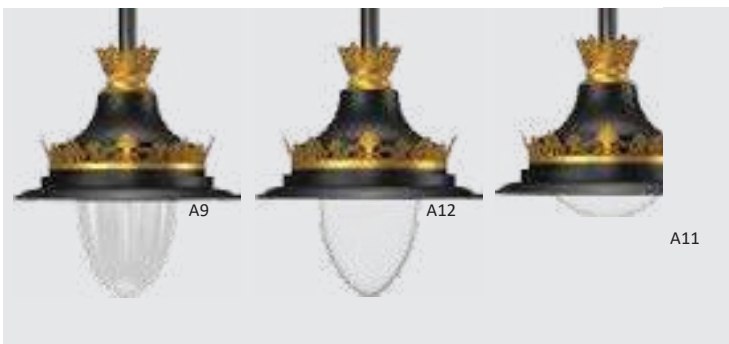

PELICAN FORT MICRO

PELICAN FORT MINI

IMPERIAL MINI

PELICAN FORT

IMPERIAL

 Asymmetrical Distribution. Colour :Black. IP 65.

PELICAN FORT MICRO

ID	Wattage	Dia	Height	Mounting
5311 A8 / A9	E27	Ø300	285	D20
4979 A8 / A10	24W LED	Ø300	285/180	D20