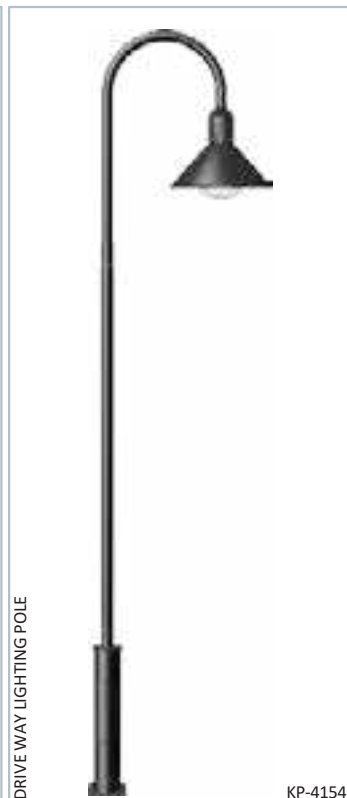

PELICAN LIGHTING POLE

DRIVE WAY LIGHTING POLE

KP-4154