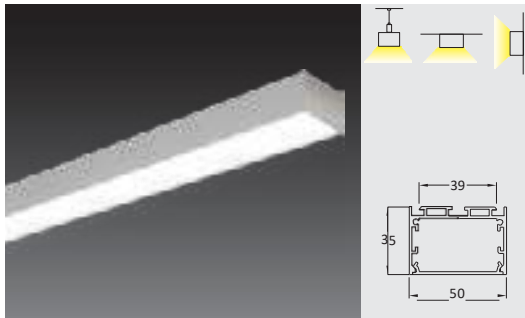

3086 Al Profile with PC Opal Matt Diffuser 1m / 4ft