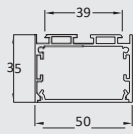

Linear Pendant
Lightings

Advantages of BWF INFINITE

- The light line can be perfectly adjusted to the room dimensions, upto 50 metres without interruption and dark spots.
- Uniform illumination even around corners.
- PC Satine Blend / Prismatic Clear / Prismatic Translucent

INFINITE LINEAR BWF DIFFUSER

1m / 4ft

K-Lite Linear Series to be ordered with suitable light source & Power supply. Black, White & Silver colour at extra cost. Rate inclusive of standard Accessories, Connectors & Customisation available on request at extra cost. Suspension kit set 1m & 2m at extra cost.