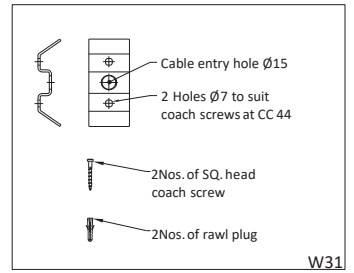

Wall Brackets - Mounting Details

Poles - Mounting Details

Anchor Fasteners, Coach screws and Rawlplugs are not included in scope of supply.