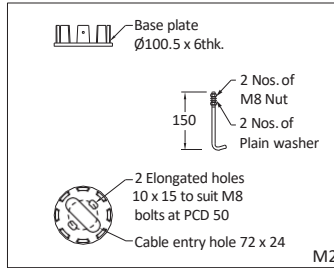

Floor Mounting Luminaires - Mounting Details

Anchor Fastners, Coach screws and Rawl plugs are not included in scope of supply.