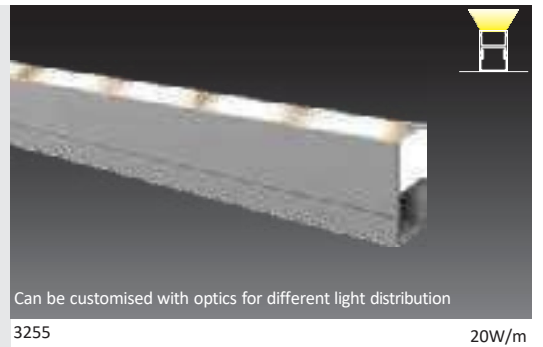

3252

20W/m

Can be customised with optics for different light distribution