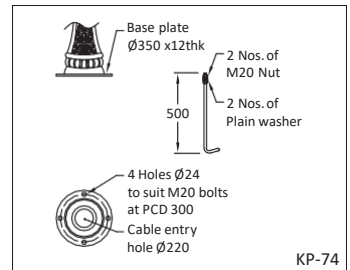

Base Plate Details

Anchor Fastners, Coach screws and Rawl plugs are not included in scope of supply.