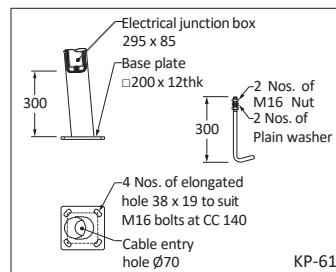

Base Plate Details

Anchor Fastners, Coach screws and Rawl plugs are not included in scope of supply.