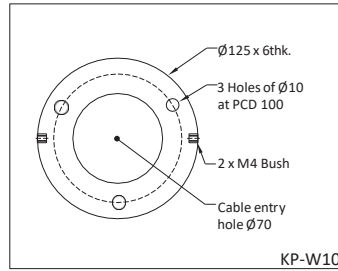

Wall Brackets - Mounting Details