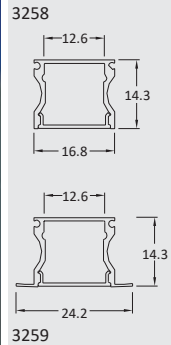

3256 / 3257 10W/m