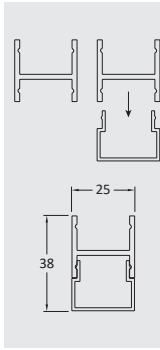

Can be customised with optics for different light distribution