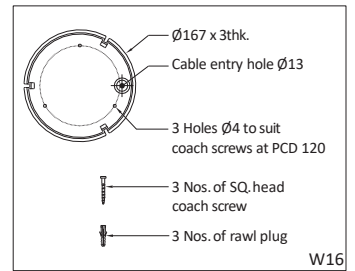

Wall Brackets - Mounting Details

Anchor Fasteners, Coach screws and Rawlplugs are not included in scope of supply.