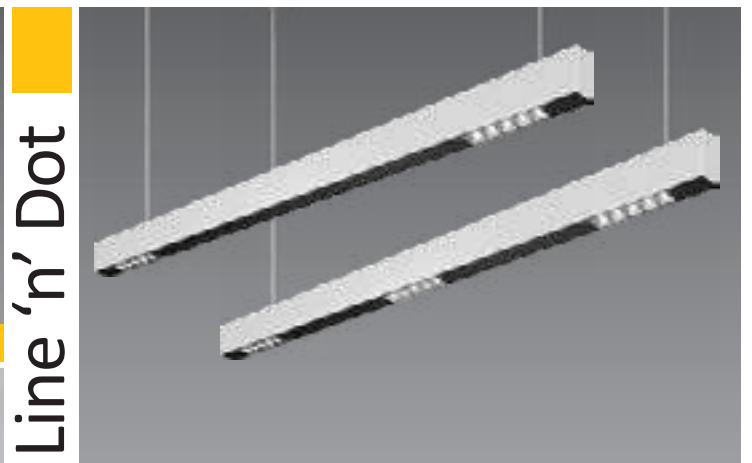

Line 'n' Dot Down Lighters

ID	Wattage / Lumens	Optic	C.O.D	Dimension (mm)
 7440	2W 187 lm	 12° 34°	38 x 38	44.5 x 44.5 x 47
 7445	4W 375 lm	 12° 34°	65 x 38	73 x 44.5 x 47
 7446	10W 910 lm	 12° 34° 48°	138 x 35	148 x 44.5 x 56.5
 7447	20W 1845 lm	 12° 34° 48°	271 x 35	281 x 44.5 x 56.5
 7449	30W 2750 lm	 12° 34° 48°	403 x 35	413 x 44.5 x 56.5
 7450, Glare cut off 58°	10W 910 lm		137 x 35	148 x 44 x 56.5
 7451, Glare cut off 58°	20W 1845 lm		271 x 35	281 x 44 x 56.5

Dimmable Drivers Refer Accessories Page