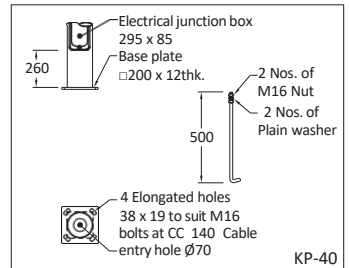

Base Plate Details

Anchor Fastners, Coach screws and Rawl plugs are not included in scope of supply.