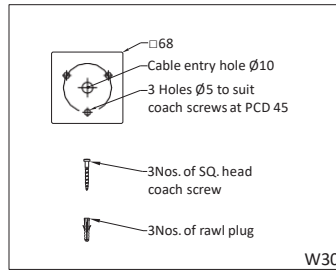

Wall Brackets - Mounting Details

Poles - Mounting Details

Anchor Fasteners, Coach screws and Rawlplugs are not included in scope of supply.