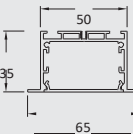

Linear Pendant
Lightings

Advantages of BWF INFINITE

- The light line can be perfectly adjusted to the room dimensions, upto 50 metres without interruption and dark spots.
- Uniform illumination even around corners.
- PC Satine Blend / Prismatic Clear / Prismatic Translucent

INFINITE LINEAR BWF DIFFUSER

1m / 4ft

K-Lite Linear Series to be ordered with suitable light source & Power supply. Black, White & Silver colour at extra cost. Rate inclusive of standard Accessories, Connectors & Customisation available on request at extra cost. Suspension kit set 1m & 2m at extra cost.