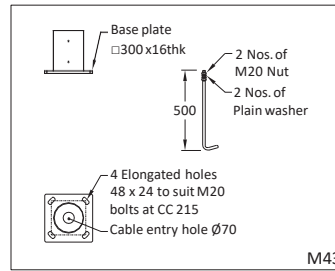

Galaxy Lights

(Complete Lighting Solutions)

138, Chamiers Road,
Nandanam, Chennai - 35.
(Between : Thevar Statue & Times of India)
Email : galaxylightsid@gmail.com
shakeelid@gmail.com

Base Plate Details