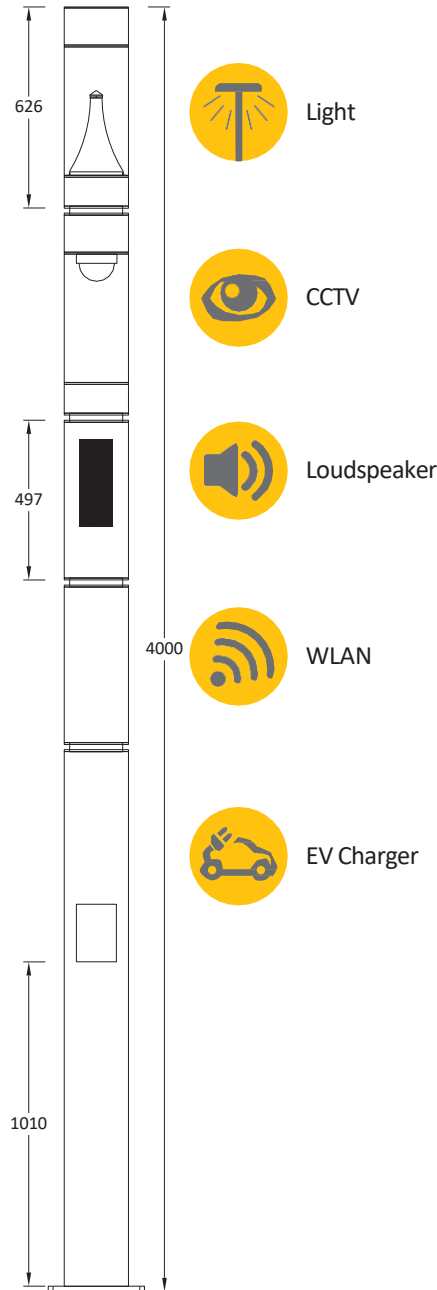

LIGHT MODULE
ID : 4740
Wattage : 45W LED
CCT : 2700-6500
Material : PC diffuser,
aluminium reflector with SS
knob
Beam Angle : 24° / 45°

LIGHT MODULE
ID : 4741
Wattage : 50W LED
CCT : 2700-6500
Material : PC diffuser,
aluminium reflector with SS
knob

LIGHT MODULE
ID : 4738
Wattage : 30W LED
CCT : 2700-6500
Material : PC diffuser

CCTV MODULE
ID : 4742
Material : PC diffuser

LOUDSPEAKER MODULE
ID : 4743

WLAN MODULE
ID : 4744

**BASE PIPE WITH
EV CHARGER POINT**
ID : 4745   1.5mts
ID : 4746   height
                                         2mts
                                         height

NOTE : Price exclusive of charger Kit, Speaker Kit, WLAN Kit, CCTV Kit

Customization available on request

More Modules are being added to this range.