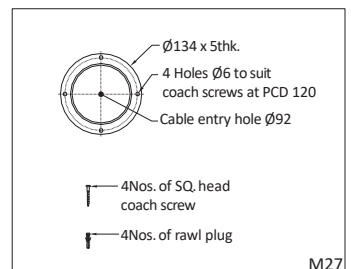

Floor Mounting Luminaires - Mounting Details

Anchor Fastners, Coach screws and Rawl plugs are not included in scope of supply.