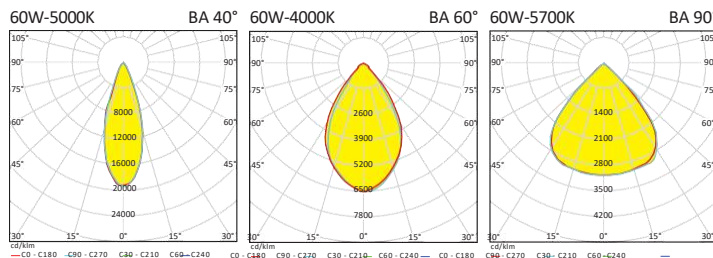

Colour : Red & Graphite Grey