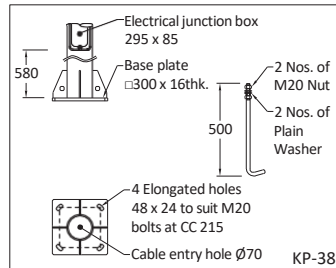

Base Plate Details

Anchor Fastners, Coach screws and Rawl plugs are not included in scope of supply.