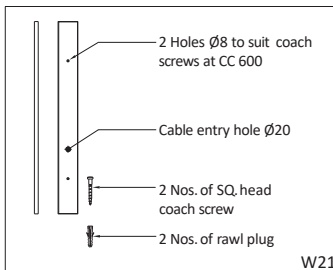

Wall Brackets - Mounting Details

Anchor Fasteners, Coach screws and Rawlplugs are not included in scope of supply.