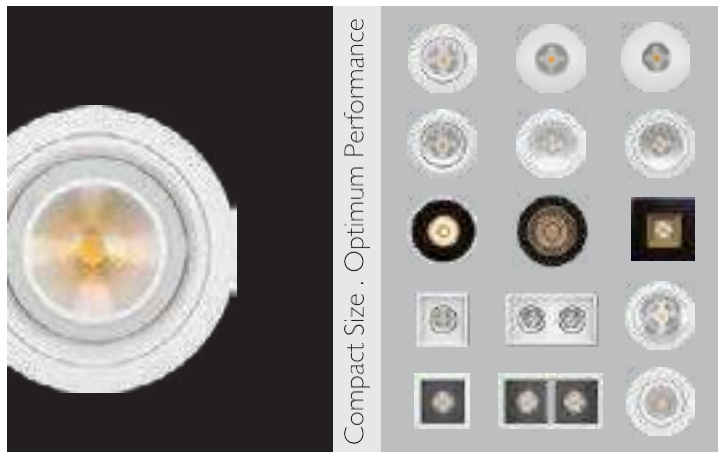

Glare Free Single