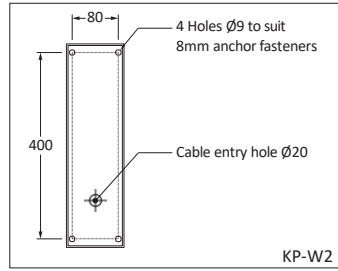

Wall Brackets - Mounting Details