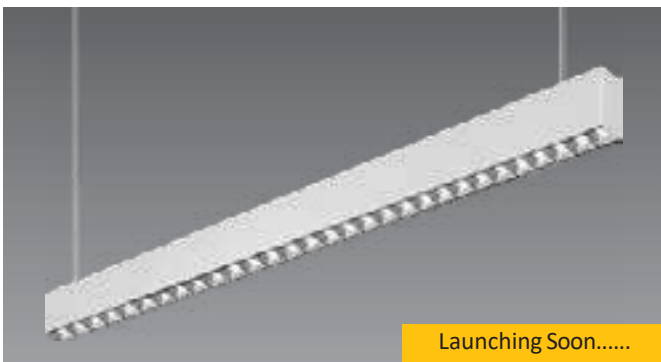

Line 'n' Dot Down Lighters

ID	Wattage / Lumens	Optic	C.O.D	Dimension (mm)
 7440	2W 187 lm	 12° 34°	38 x 38	44.5 x 44.5 x 47
 7445	4W 375 lm	 12° 34°	65 x 38	73 x 44.5 x 47
 7446	10W 910 lm	 12° 34° 48°	138 x 35	148 x 44.5 x 56.5
 7447	20W 1845 lm	 12° 34° 48°	271 x 35	281 x 44.5 x 56.5
 7449	30W 2750 lm	 12° 34° 48°	403 x 35	413 x 44.5 x 56.5
 7450, Glare cut off 58°	10W 910 lm		137 x 35	148 x 44 x 56.5
 7451, Glare cut off 58°	20W 1845 lm		271 x 35	281 x 44 x 56.5

Dimmable Drivers Refer Accessories Page