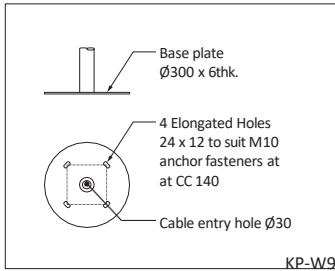

Wall Brackets - Mounting Details