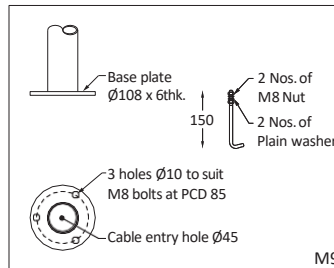

Floor Mounting Luminaires - Mounting Details

Anchor Fastners, Coach screws and Rawl plugs are not included in scope of supply.