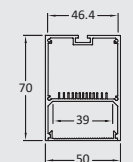

Linear Pendant
Lightings

Advantages of BWF INFINITE

- The light line can be perfectly adjusted to the room dimensions, upto 50 metres without interruption and dark spots.
- Uniform illumination even around corners.
- PC Satine Blend / Prismatic Clear / Prismatic Translucent

INFINITE LINEAR BWF DIFFUSER

1m / 4ft

K-Lite Linear Series to be ordered with suitable light source & Power supply. Black, White & Silver colour at extra cost. Rate inclusive of standard Accessories, Connectors & Customisation available on request at extra cost. Suspension kit set 1m & 2m at extra cost.