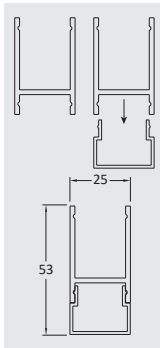

3254

20W/m

Can be customised with optics for different light distribution