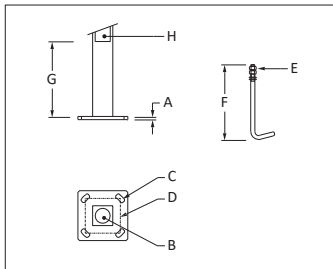

KP-55

Figure	Pole Height	Base plate (A)	Cable Entry Hole (B)	No.of holes/ bolts (C)	PCD (D)	Bolt (E)	Length (F)	Junction box from base plate (G)	Electrical junction box (H)
KP-55.1	12000	∅500 x 20thk	∅314	6	410	M24	1000	500	300 x 1000
KP-55.2	16000	∅540 x 25thk	∅344	8	460	M24	1000	500	300 x 1200
KP-55.3	20000	∅600 x 25thk	∅392	12	500	M24	1200	500	300 x 1200
KP-55.4	25000	∅740 x 25thk	∅482	12	620	M24	1200	500	300 x 1200
KP-55.5	30000	∅850 x 25thk	∅590	16	730	M24	1200	500	300 x 1200