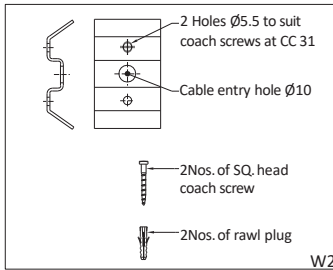

Wall Brackets - Mounting Details

Anchor Fasteners, Coach screws and Rawlplugs are not included in scope of supply.