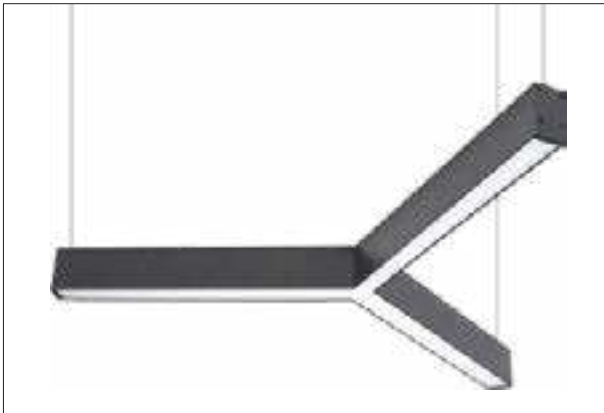

ARCHITECTURAL LUMINAIRES

Customized solution available on request. Please confirm with our technical team before ordering.