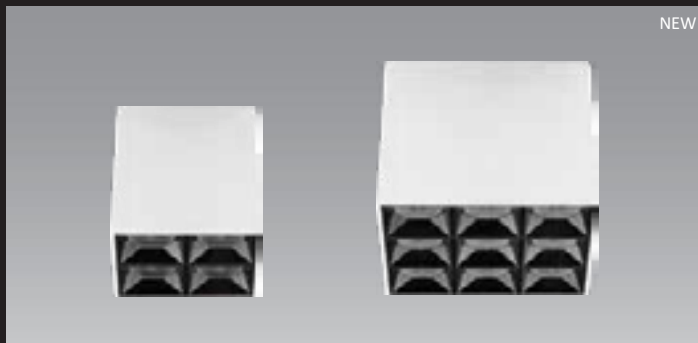

Line 'n' Dot - Extended

SURFACE MOUNTING

3217	15W LED	82 x 82 x 80
3218	40W LED	120 x 120 x 90