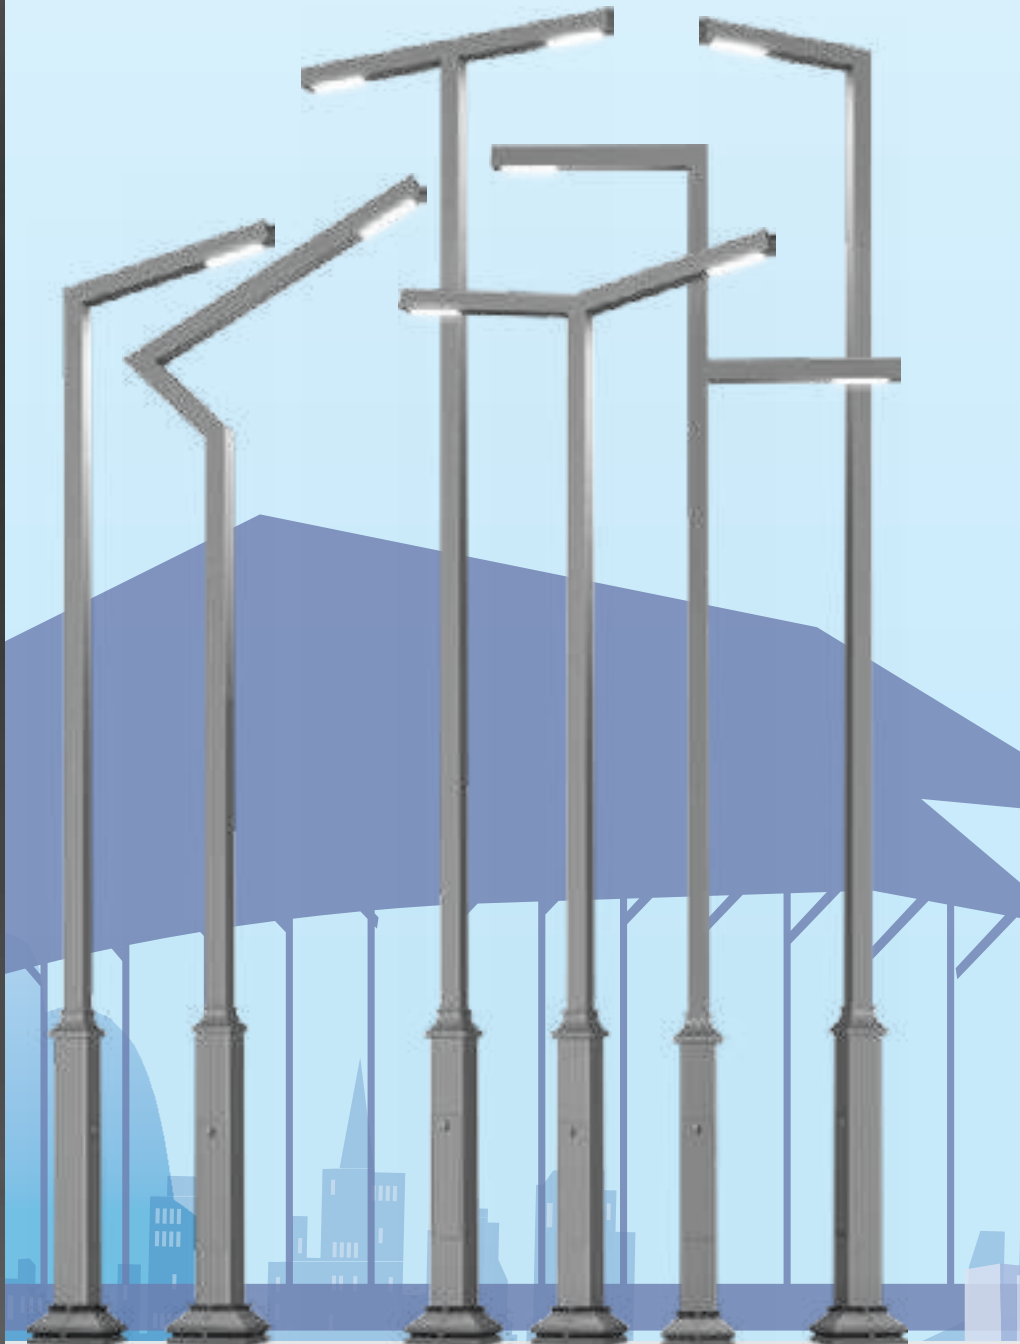

Sleek Polar Poles

ID	Arms	Wattage	Height	Arm Length	Mounting
KP-4793	Single Arm	1 x 24W	3000	600	KP-56.11
KP-4794	Double Arm	2 x 24W	3000	1200	KP-56.11
KP-4795	L Arm	1 x 24W	3000	600	KP-56.11
KP-4813	Asymmetrical Arm	2 x 24W	3660	1200	KP-56.11
KP-4816	Single Arm	1 x 24W	3660	600	KP-56.11
KP-4817	Double Arm	2 x 24W	3660	1200	KP-56.11
KP-4823	Parallel Arm	2 x 24W	4000	700	KP-57.3

P5 Quadra Pole. Decorative Embellishment & Base cover refer page no. 79

KP-4793

KP-4795

KP-4817

KP-4794

KP-4813

KP-4816