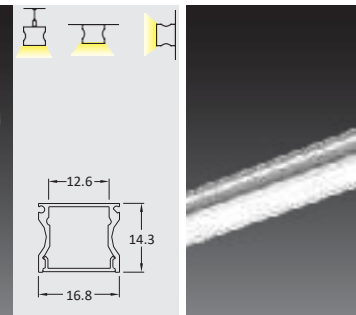

3227 Al Profile with PC Clear / Semi Clear Matte Diffuser 1m