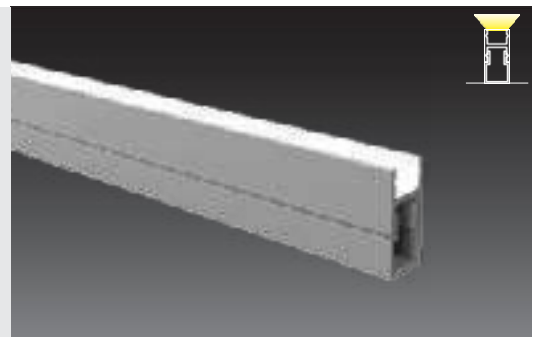

IP68 Linear Profiles

3256 / 3257 10W/m

3258 / 3259 10W/m

3260 / 3261 10W/m

3250 10W/m

3251 10W/m

Luminaire to be ordered with suitable power supply

3254