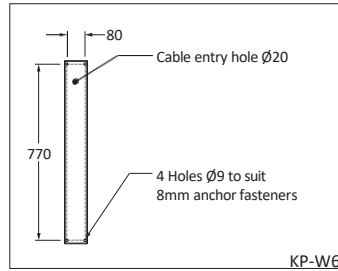

Wall Brackets - Mounting Details