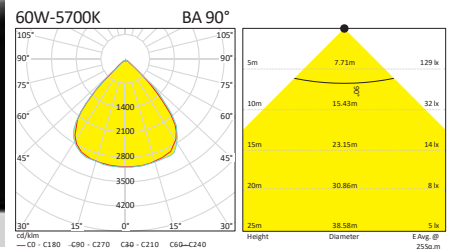

Photometric Data