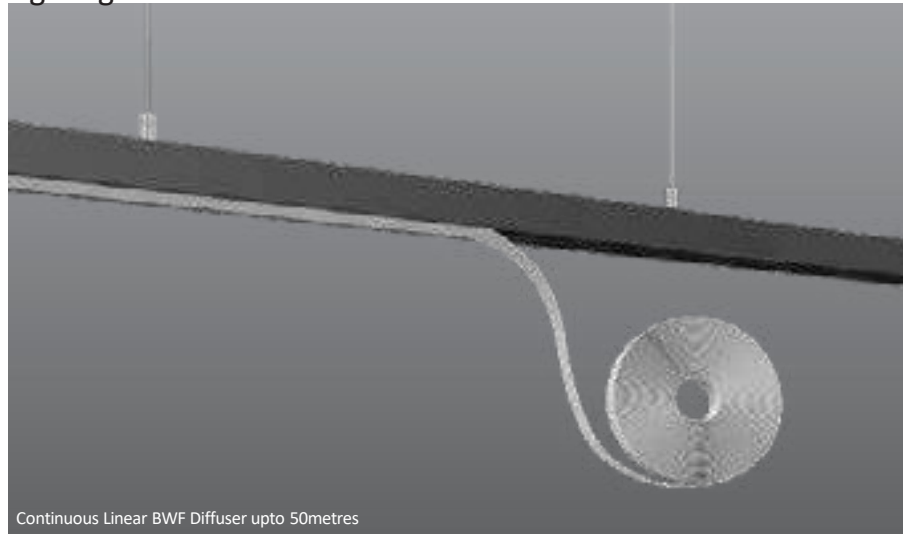

Linear Pendant
Lightings

Advantages of BWF INFINITE

- The light line can be perfectly adjusted to the room dimensions, upto 50 metres without interruption and dark spots.
- Uniform illumination even around corners.
- PC Satine Blend / Prismatic Clear / Prismatic Translucent