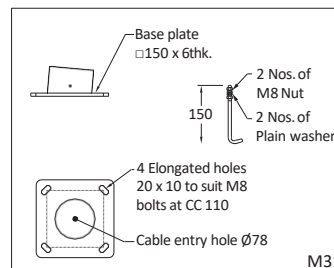

Floor Mounting Luminaires - Mounting Details

Anchor Fastners, Coach screws and Rawl plugs are not included in scope of supply.