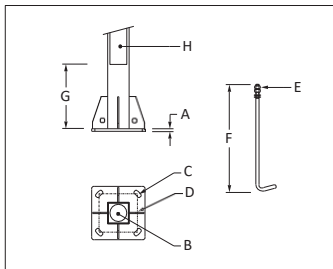

KP-58

KP-57

Figure	Base plate (A)	Cable Entry Hole (B)	No.of holes/ bolts (C)	CC (D)	Bolt (E)	Length (F)	Junction box from base plate (G)	Electrical junction box (H)
KP-57.3	□250 x 12thk	∅70	4	180	M16	500	300	320 x 60
KP-57.4	□250 x 12thk	∅70	4	180	M16	500	300	330 x 75
KP-57.5	□300 x 16thk	∅70	4	215	M20	500	300	330 x 75
KP-57.7	□300 x 16thk	∅70	4	215	M20	500	300	330 x 75
KP-57.8	□400 x 16thk	∅125	4	300	M20	700	300	330 x 75