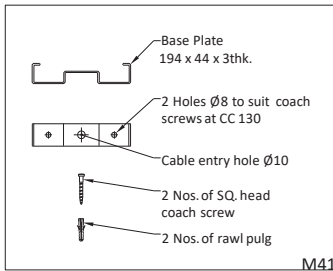

Galaxy Lights

(Complete Lighting Solutions)

138, Chamiers Road,
Nandanam, Chennai - 35.
(Between : Thevar Statue & Times of India)
Email : galaxylightsid@gmail.com
shakeelid@gmail.com

Base Plate Details