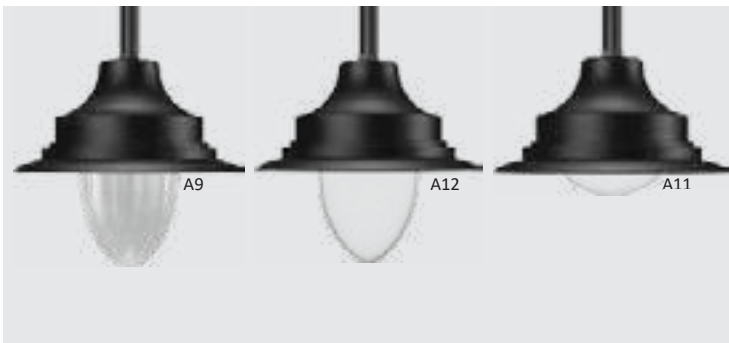

PELICAN FORT MICRO

PELICAN FORT MINI

PELICAN FORT