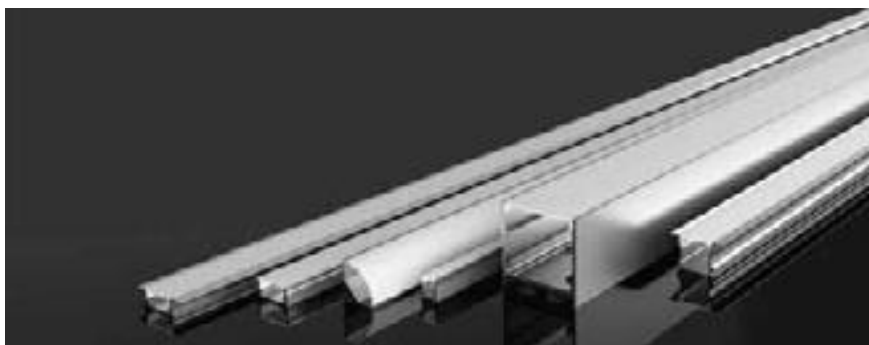

3201 Al Profile with PC Diffuser 4ft

K-Lite Linear Series to be ordered with suitable light source & Power supply. DALI / ANALOG / TRIAC DIMMABLE DRIVERS REFER ACCESSORIES PAGE
Rate inclusive of standard Accessories, Connectors & Customisation available on request at extra cost. Suspension kit set 1m & 2m at extra cost.