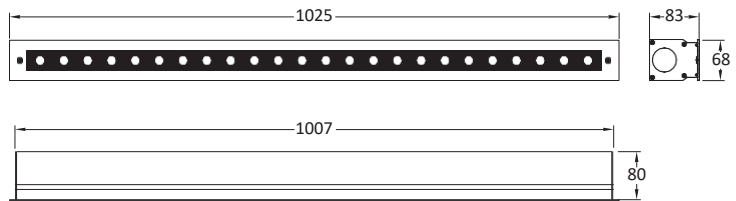

3276 / 3274	12 / 24W LED	550 x 68 x 83	530 x 69 x 85
3277 / 3275	24 / 48W LED	1025 x 68 x 83	1010 x 69 x 85
3278 / 3270	12W / 24W LED	550 x 68 x 83	530 x 69 x 85
3279 / 3271	12W / 24W LED RGB	550 x 68 x 83	530 x 69 x 85
3280 / 3272	24W / 48W LED	1025 x 68 x 83	1010 x 69 x 85
3281 / 3273	24W / 48W LED RGB	1025 x 68 x 83	1010 x 69 x 85

IP rated drivers refer accessories page. Luminaire to be ordered with suitable power supply and RGB controller. Dimmable - DMX / 0-10V / Dali

In-Ground Luminaires

1W - Microled - Driver

ID	Watts	Driver Output
8242	1W	(3-5)V, 300mA
8243	3-5W	(8-12)V, 300mA
8244	4-8W	(12-24)V, 300mA
8245	8-12W	(24-42)V, 300mA

3W - Miniled - Driver

8246	3W	(3-5)V, 600mA
8247	9-18W	(9-25)V, 900mA
8248	21-30W	(20-36)V, 900mA

IP	Non-Integral	SS Body
4085	1W LED	Ø32 x 62
4086	3W LED	Ø37 x 67

For 4085 & 4086 suitable driver to be ordered separately