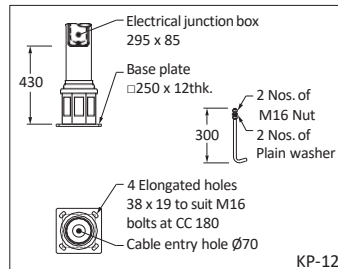

Poles - Mounting Details

Anchor Fasteners, Coach screws and Rawlplugs are not included in scope of supply.