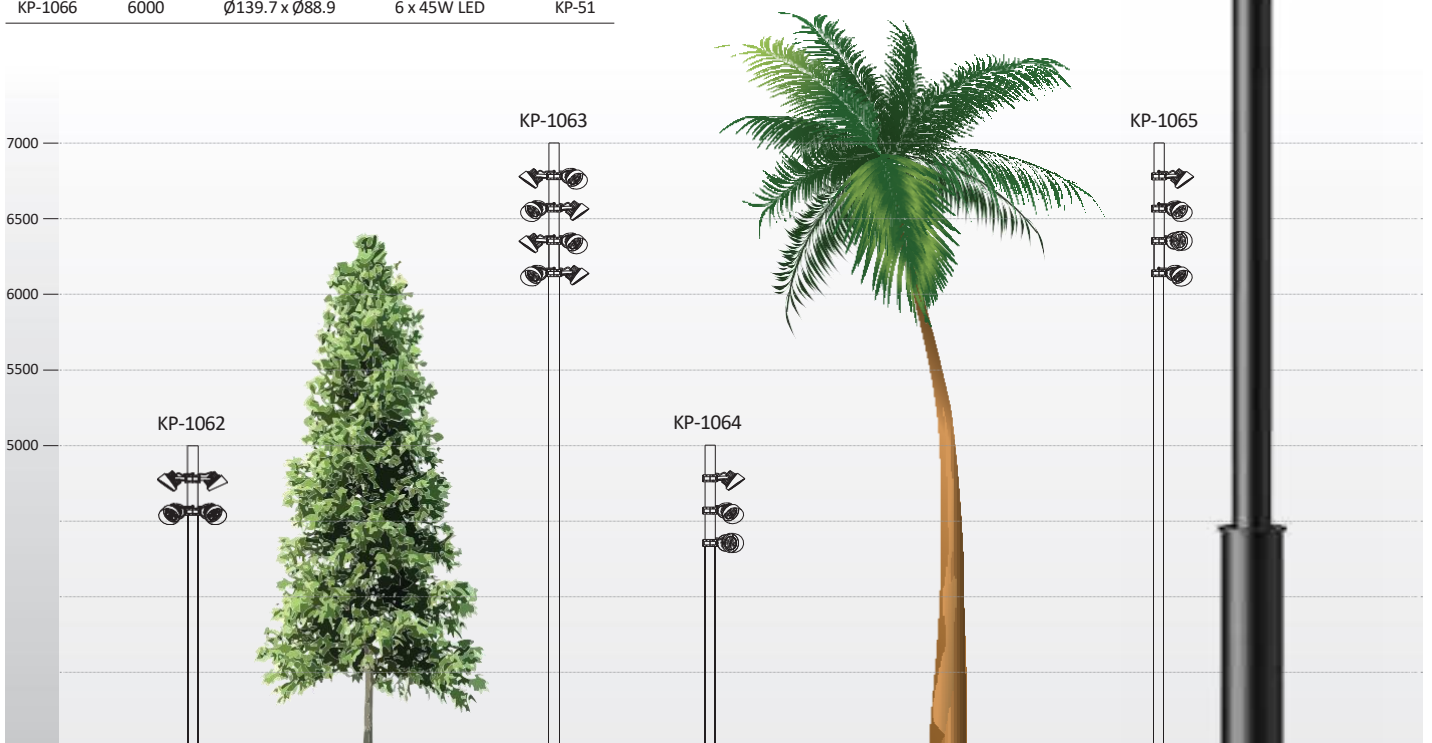

BRUSSEL

ID	Height	Pole Size	Wattage	Mounting
KP-1062	5000	Ø139.7 x Ø88.9	4 x 45W LED	KP-51
KP-1063	7000	Ø139.7 x Ø88.9	8 x 45W LED	KP-51
KP-1064	5000	Ø139.7 x Ø88.9	3 x 45W LED	KP-51
KP-1065	7000	Ø139.7 x Ø88.9	4 x 45W LED	KP-51
KP-1066	6000	Ø139.7 x Ø88.9	6 x 45W LED	KP-51