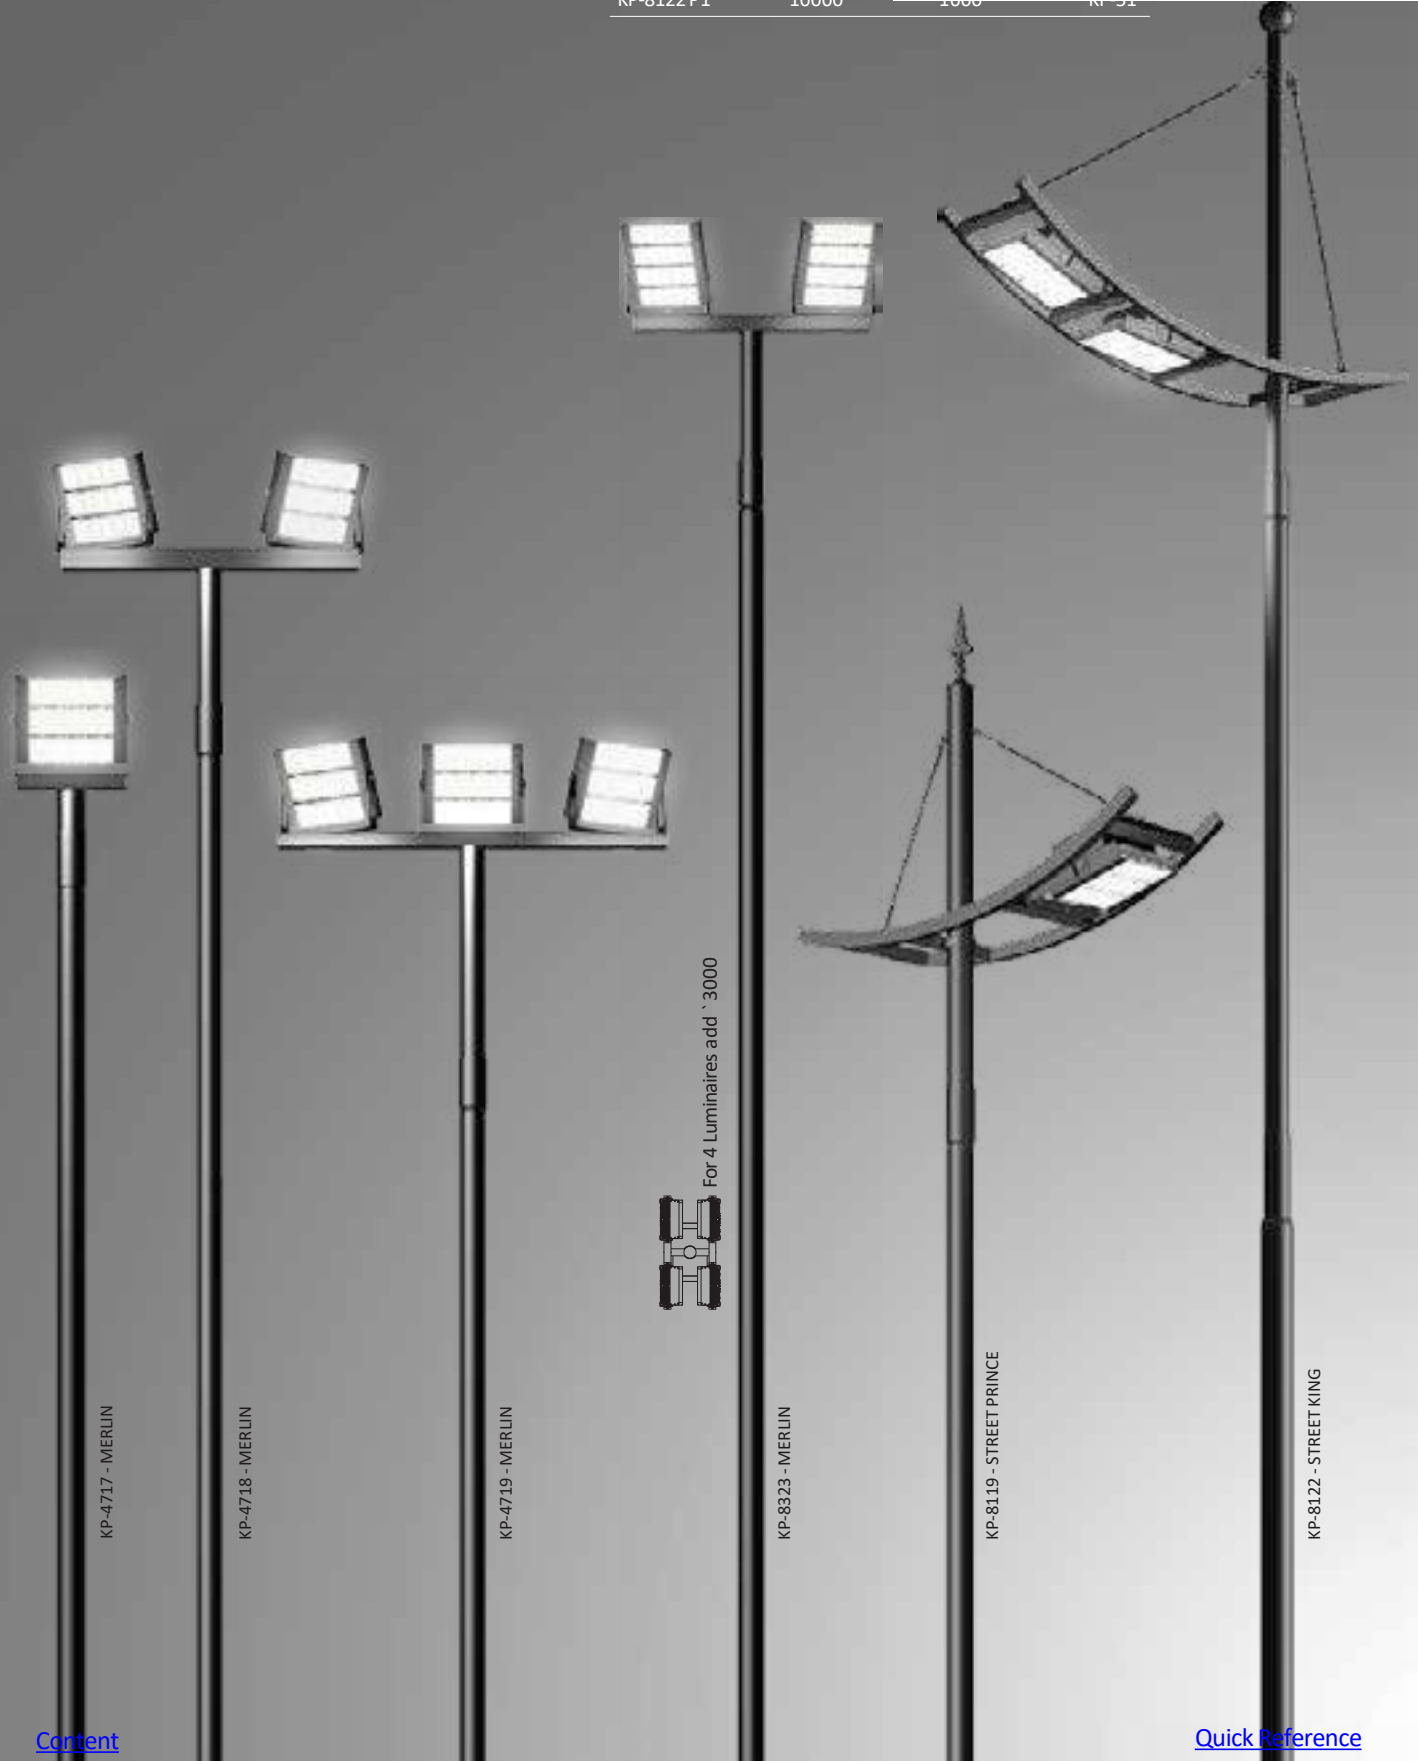

Shakeel Ahmed
9500 004769

PHILIPS
OSRAM
Panasonic
HAVELLS

Galaxy Lights

(Complete Lighting Solutions)

138, Chamiers Road,
Nandanam, Chennai - 35.
(Between : Thevar Statue & Times of India)
Email : galaxylightsid@gmail.com
shakeelid@gmail.com

EGLO
my light | my style

Jaquar
LIGHTING

Area Lighting Poles

ID	Height	Arm Length	Mounting
KP-4717 P8	4570	300	KP-40
KP-4718 P8	4570	775	KP-40
KP-4719 P8	4570	1150	KP-40

ID	Height
KP-8322 P8	6000
KP-8323 P8	6000
KP-8324 P8	6000
KP-8119 P8	4570
KP-8122 P1	10000

KP-4717 - MERLIN

KP-4718 - MERLIN

KP-4719 - MERLIN

KP-8323 - MERLIN

KP-8119 - STREET PRINCE

KP-8122 - STREET KING

For 4 Luminaires add ` 3000