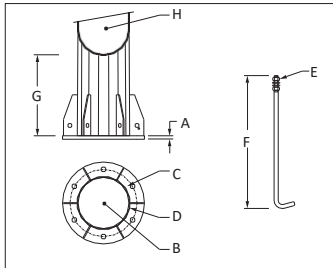

KP-55

Figure	Pole Height	Base plate (A)	Cable Entry Hole (B)	No.of holes/ bolts (C)	PCD (D)	Bolt (E)	Length (F)	Junction box from base plate (G)	Electrical junction box (H)
KP-55.1	12000	∅500 x 20thk	∅314	6	410	M24	1000	500	300 x 1000
KP-55.2	16000	∅540 x 25thk	∅344	8	460	M24	1000	500	300 x 1200
KP-55.3	20000	∅600 x 25thk	∅392	12	500	M24	1200	500	300 x 1200
KP-55.4	25000	∅740 x 25thk	∅482	12	620	M24	1200	500	300 x 1200
KP-55.5	30000	∅850 x 25thk	∅590	16	730	M24	1200	500	300 x 1200