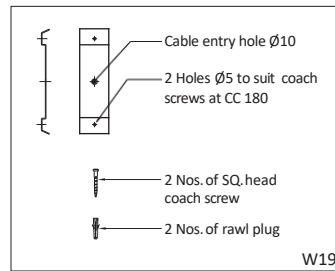

Wall Brackets - Mounting Details

Anchor Fasteners, Coach screws and Rawlplugs are not included in scope of supply.