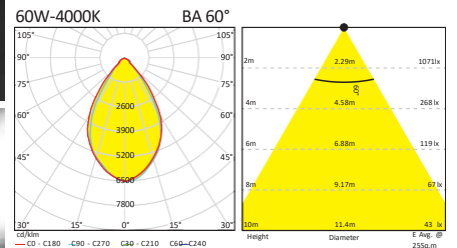

Photometric Data