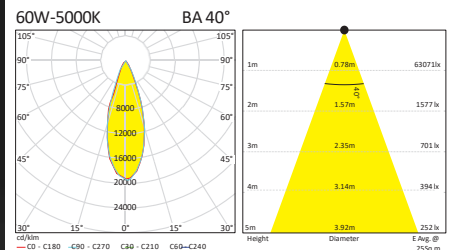

Photometric Data