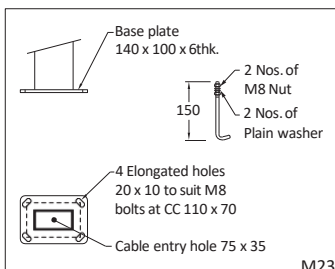

Floor Mounting Luminaires - Mounting Details

Anchor Fastners, Coach screws and Rawl plugs are not included in scope of supply.