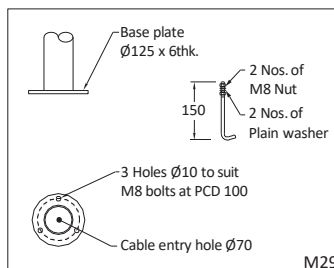

Floor Mounting Luminaires - Mounting Details

Anchor Fastners, Coach screws and Rawl plugs are not included in scope of supply.