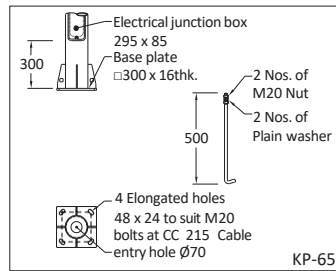

Base Plate Details

Anchor Fastners, Coach screws and Rawl plugs are not included in scope of supply.