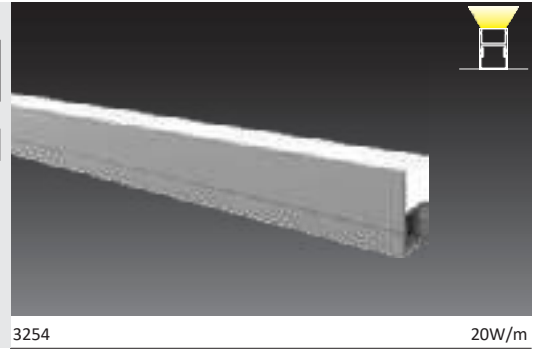

IP68 Linear Profiles

3256 / 3257 10W/m

3258 / 3259 10W/m

3260 / 3261 10W/m

3250 10W/m

3251 10W/m

Luminaire to be ordered with suitable power supply

3254