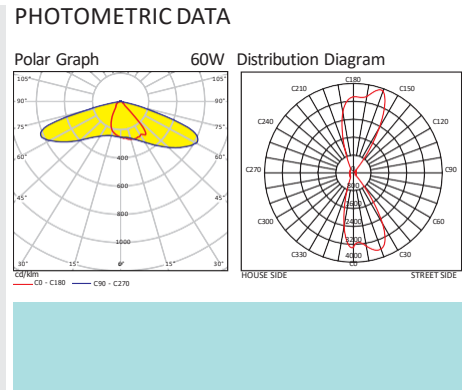

POLAR - SIDE MOUNTING
5299
30W LED
D1 600 x 120 x 63
4401
50W LED
D1 600 x 120 x 63
5271
60W LED
D1 600 x 120 x 63