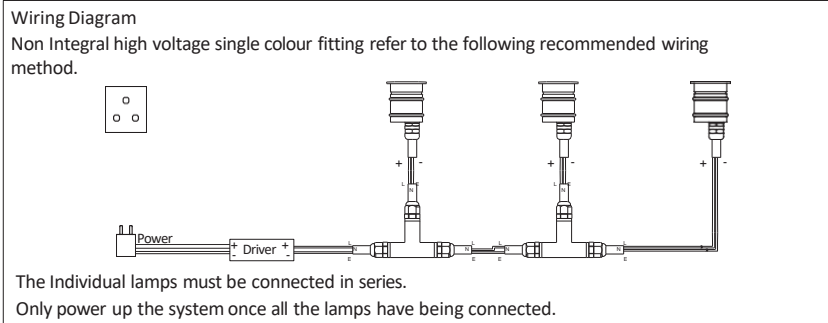

IP	Non-Integral	SS Body
4085	1W LED	Ø32 x 62
4086	3W LED	Ø37 x 67

For 4085 & 4086 suitable driver to be ordered separately