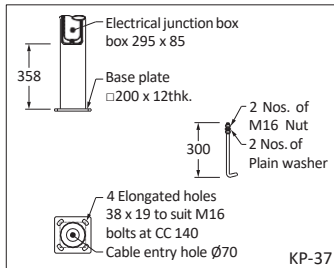

Base Plate Details

Anchor Fastners, Coach screws and Rawl plugs are not included in scope of supply.