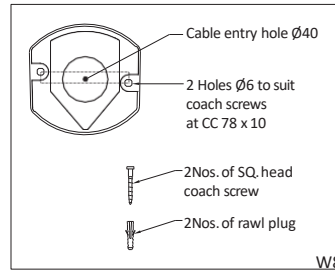

Wall Brackets - Mounting Details

Anchor Fasteners, Coach screws and Rawlplugs are not included in scope of supply.