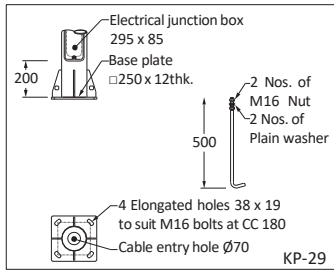

Base Plate Details

Anchor Fastners, Coach screws and Rawl plugs are not included in scope of supply.