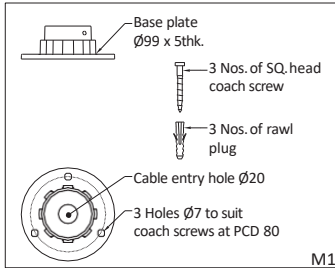

Floor Mounting Luminaires - Mounting Details

Anchor Fastners, Coach screws and Rawl plugs are not included in scope of supply.