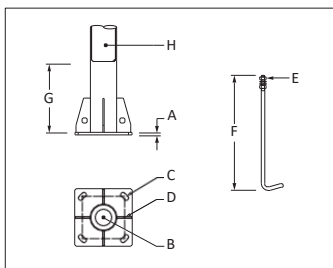

KP-72

Figure	Pole Height	Base plate (A)	Cable Entry Hole (B)	No.of holes/ bolts (C)	CC (D)	Bolt (E)	Length (F)	Junction box from base plate (G)	Electrical junction box (H)
KP-72.1	4000	□200 x 12thk	∅70	4	140	M16	300	520	295 x 85
KP-72.2	5000	□250 x 12thk	∅70	4	180	M16	500	520	295 x 85
KP-72.3	6000	□250 x 12thk	∅70	4	180	M16	500	520	295 x 85
KP-72.4	7000	□300 x 12thk	∅70	4	215	M20	500	520	295 x 85
KP-72.5	8000	□300 x 16thk	∅70	4	215	M20	500	520	295 x 85
KP-72.6	9000	□300 x 16thk	∅70	4	215	M20	500	520	295 x 85
KP-72.7	10000	□400 x 16thk	∅125	4	300	M20	700	520	295 x 85
KP-72.8	11000	□400 x 16thk	∅125	4	300	M20	700	520	295 x 85
KP-72.9	12000	□400 x 16thk	∅125	4	300	M24	1000	520	295 x 85