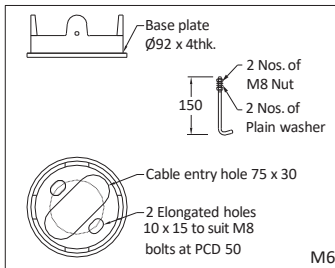

Floor Mounting Luminaires - Mounting Details

Anchor Fastners, Coach screws and Rawl plugs are not included in scope of supply.