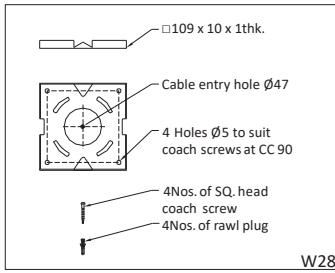

Wall Brackets - Mounting Details

Poles - Mounting Details

Anchor Fasteners, Coach screws and Rawlplugs are not included in scope of supply.