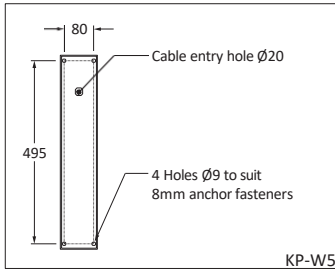

Wall Brackets - Mounting Details