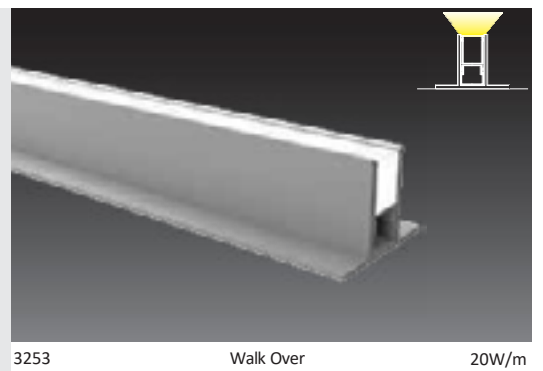

Can be customised with optics for different light distribution

3255

20W/m