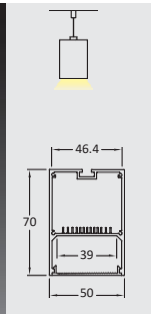

3200 Al Profile with PC Opal Matte Diffuser 4ft