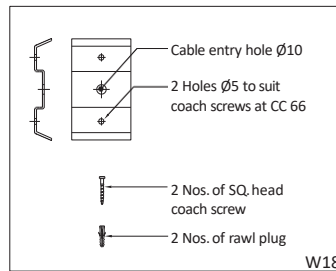

Wall Brackets - Mounting Details

Anchor Fasteners, Coach screws and Rawlplugs are not included in scope of supply.