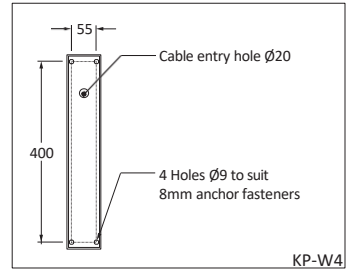

Wall Brackets - Mounting Details