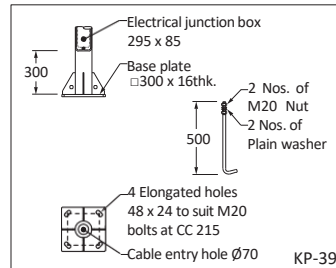

Base Plate Details

Anchor Fastners, Coach screws and Rawl plugs are not included in scope of supply.