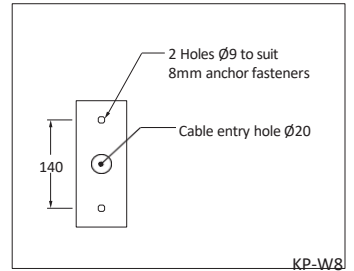

Wall Brackets - Mounting Details