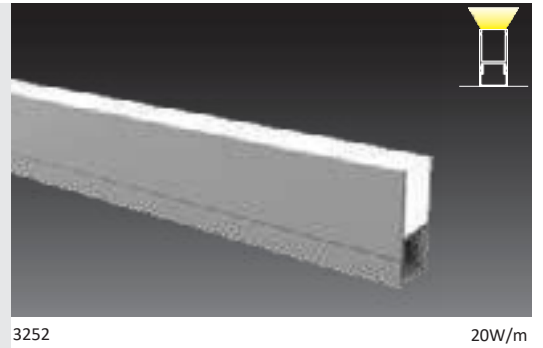

3254

20W/m

Can be customised with optics for different light distribution