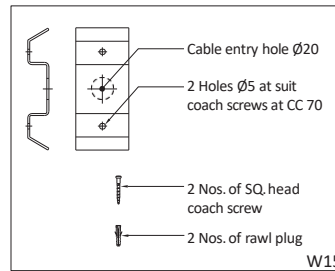

Wall Brackets - Mounting Details

Anchor Fasteners, Coach screws and Rawlplugs are not included in scope of supply.