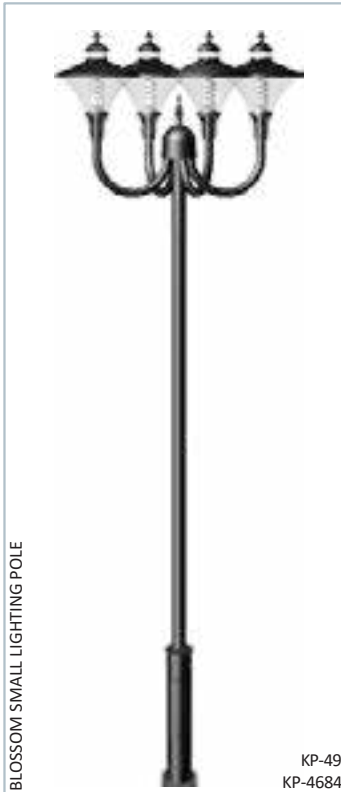

BLOSSOM LIGHTING POLE

BLOSSOM SMALL LIGHTING POLE

KP-49
KP-4684

KP-4681 P8	FA	Ø76.1	Ht.3050
KP-4684 P8	FA	Ø76.1	Ht.3660