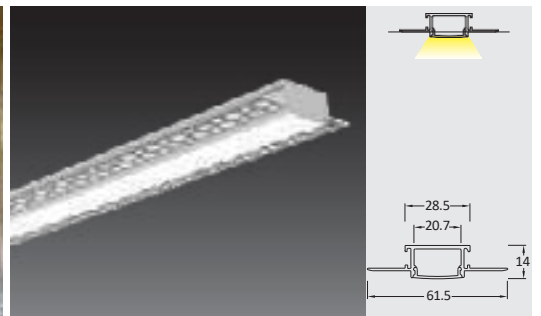

3203 Al Profile with PC Opal Matte Diffuser 1m