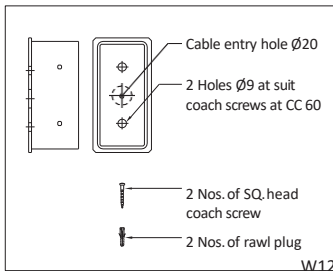

Wall Brackets - Mounting Details

Anchor Fasteners, Coach screws and Rawlplugs are not included in scope of supply.