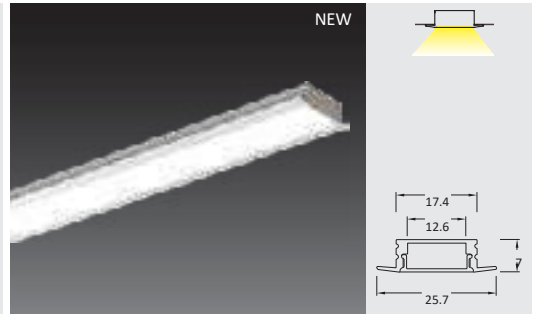

3225 Al Profile with PC Clear / Semi Clear Matte Diffuser 1m