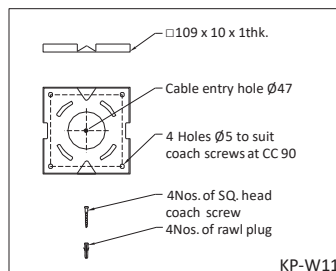

Wall Brackets - Mounting Details