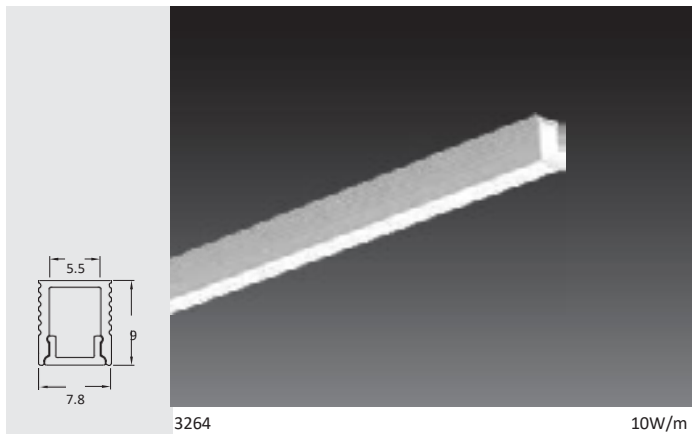

10W/m

Installation

- Based on site requirement can be glued using PU glue, Silicone / grouted or plastered in on-site cutouts.
- Dimmable with dali and DMX controllers.
- Colour : Red, Green, Blue, Amber, RGB, RGB-W & (3000-6000K) can be Customized.
- Mounting Accessories : Clamps / Suspension kits as per site requirement.

3264