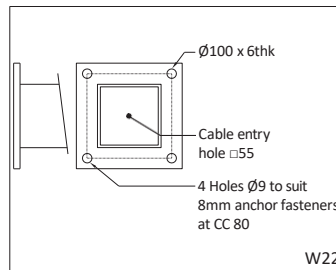

Wall Brackets - Mounting Details

Anchor Fasteners, Coach screws and Rawlplugs are not included in scope of supply.