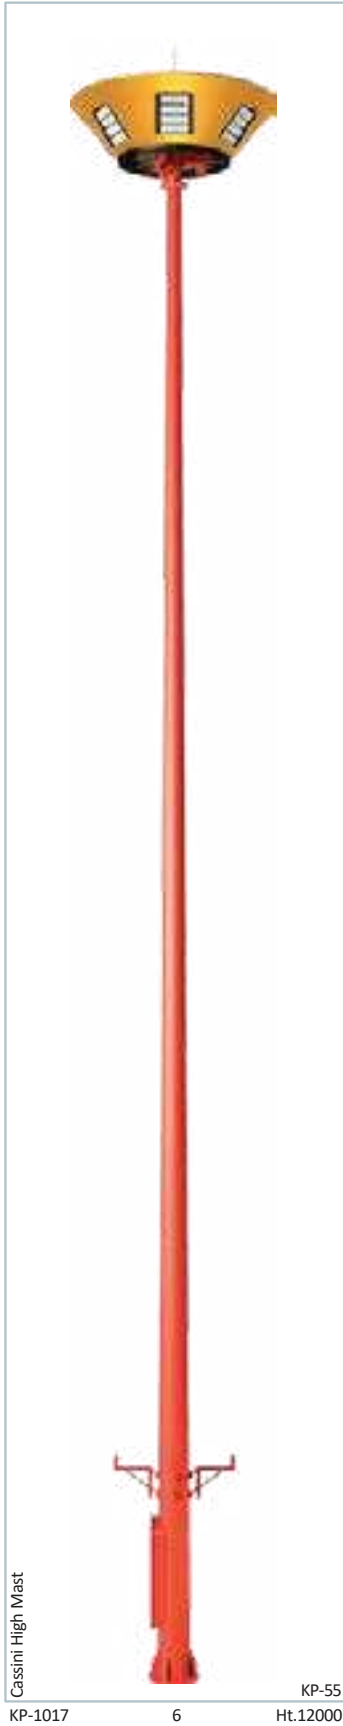

Jaquar
LIGHTING

Area Lighting Poles

Cassini High Mast

KP-1017 6 Ht.12000 KP-55

Colour : Signal Red

Octavia High Mast

KP-1018 6 Ht.16000 KP-55

Colour : White / OffWhite / Signal Red