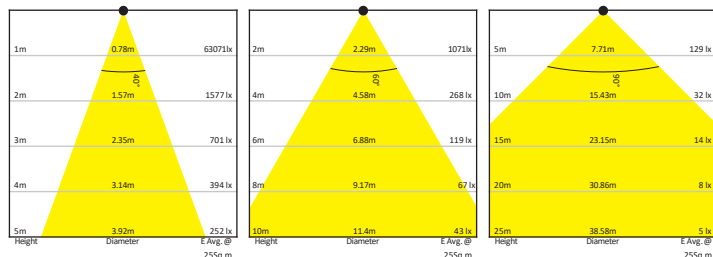

Colour : Red & Graphite Grey