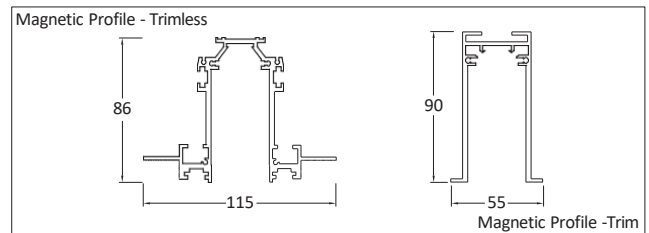

Galaxy Lights

(Complete Lighting Solutions)

138, Chamiers Road,
Nandanam, Chennai - 35.
(Between : Thevar Statue & Times of India)
Email : galaxylightsid@gmail.com
shakeelid@gmail.com

Technical Specifications

- Recessed trimless aluminium profile for better thermal management.
- Installed on 12.5mm thick plasterboard surfaces.
- Covers included with the power feed profiles. 90° corners available in the same plane (symmetrical element for left and right corners), symmetrical 90° inner and outer corners in different planes.
- For connection to the driver. Permanent or adjustable fastening kits available (optional).
- Cable entries for through-wiring of mains supply cable

Product Benefits

- Visual comfort
- Compact dimensions
- Quick & simple installation.
- Linear profile
- Minimalist design

Area of Application

Corporate Office, Conference Center, Clubs, Villas, Restaurants, Show Room, Display Center.