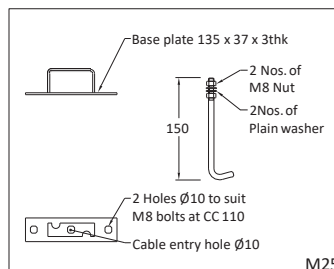

Floor Mounting Luminaires - Mounting Details

Anchor Fastners, Coach screws and Rawl plugs are not included in scope of supply.