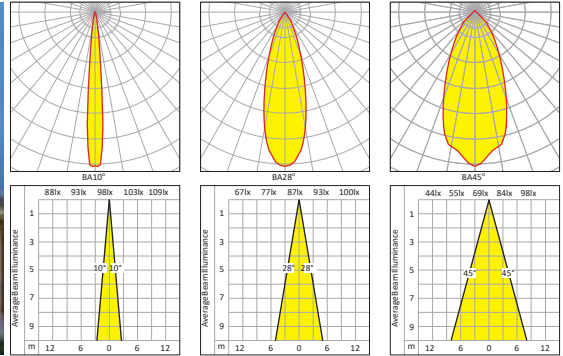

Recess Mounting Down Lighters

DIYA			C.O.D	BA
4241	10W LED	Ø100 x 75	Ø90	45°
4242	20W LED	Ø140 x 90	Ø130	45°
4243	30W LED	Ø185 x 110	Ø155	45°
4247	40W LED	Ø230 x 128	Ø200	30°

7555	45W LED	Ø170 x 68	Ø160
Colour : White			

Bulk Head Luminaires

IP54

RORECTRA MINI - OPEN FRAME	
4074	12W LED

133 x 59 x 217

RORECTRA MINI- HALF FRAME	
4075	12W LED

133 x 62 x 217

RORECTRA - CROSS FRAME	
4052	E27
4043	12W LED

185 x 97 x 280

RORECTRA - HALF FRAME	
4051	E27
4042	12W LED

185 x 89 x 280

BRICKO	
Prismatic Polycarbonate	
4070	2 x E27
5616	12W LED

130 x 116 x 250

RECTRA - HALF FRAME	
4055	E27
4046	12W LED

185 x 84 x 280

RECTRA HORIZON - HALF FRAME	
4058	E27
4049	12W LED

280 x 84 x 185

FOCUS MIDI - HALF FRAME	
5633	12W LED

Ø271 x 71

FOCUS MIDI - Y FRAME	
5634	12W LED

Ø271 x 75

FOCUS - OPEN FRAME	
4063	2 x E27
4032	24W LED

Ø365 x 161

FOCUS - GRID FRAME	
4066	2 x E27
4030	24W LED

Ø365 x 175

FRONTIER - HALF FRAME	
4060	2 x E27
4038	24W LED

355 x 160 x 355

FRONTIER - GRID FRAME	
4062	2 x E27
4040	24W LED

355 x 155 x 355

FRONTIER CRESCENT - HALF FRAME	
4061	2 x E27
4039	24W LED

355 x 160 x 355

Max.Wattage E27 : 13W LED / 20W CFLE. Colour : Black.