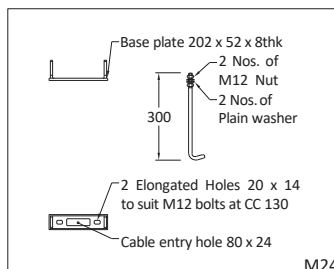

Floor Mounting Luminaires - Mounting Details

Anchor Fastners, Coach screws and Rawl plugs are not included in scope of supply.