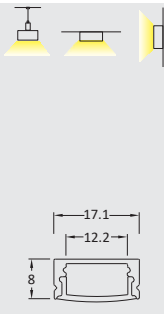

3225 Al Profile with PC Clear / Semi Clear Matte Diffuser 1m