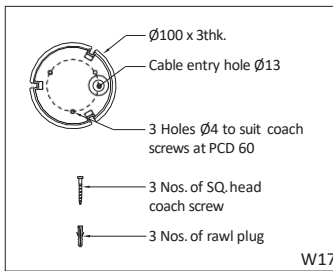

Wall Brackets - Mounting Details

Anchor Fasteners, Coach screws and Rawlplugs are not included in scope of supply.