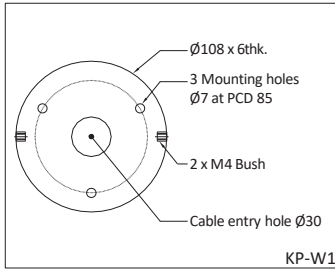

Wall Brackets - Mounting Details