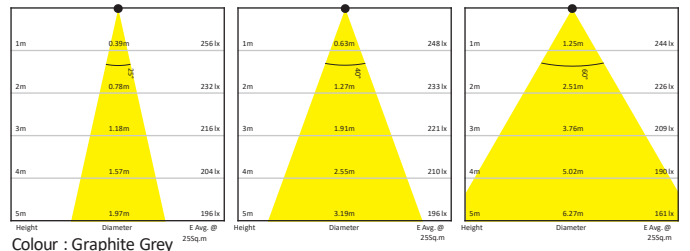

High efficiency LED high bay luminaires designed to provide directional throw of light. The product design and construction of the luminaires are characterized by high luminous efficiency, an extremely long service life and uniform illuminance. Their sturdy construction makes them particularly suitable for areas where a high level of robustness is required.

Benefits

- LUMILEDS LUXEON LED Chips • CRI > Ra70
- Luminous flux up to 6600 lm(60W) • Built-in SPD, 10KV surge protection
- Efficacy up to 110 lm/W • Operating temperature : -40~+50°C
- Power Factor>0.90 • IP68 LED Module, IP67 Driver/Connector

POLAR PRIME The Outperformer

Efficiency Upto 150 lm/w

Colour : Red & Graphite Grey