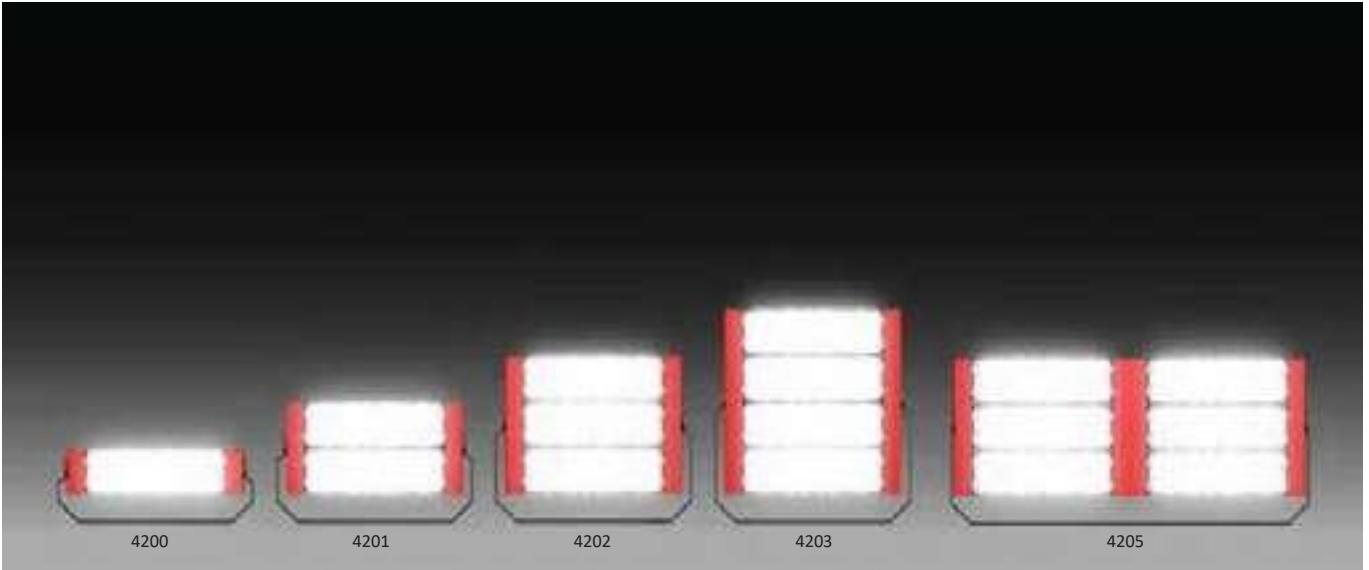

Colour : Golden Yellow

Cluster Integral with built-in power supply

IP68
LED Module

10KV
Surge

P67
Self Connectors

ASTON PRIME The Outperformer Efficiency Upto 150 lm/w

4200	1 x 60W LED	342 x 135 x 180
4201	2 x 60W LED	342 x 135 x 245
4202	3 x 60W LED	342 x 135 x 325
4203	4 x 60W LED	342 x 135 x 365
4205	6 x 60W LED	645 x 135 x 328
4209	8 x 60W LED	645 x 135 x 368