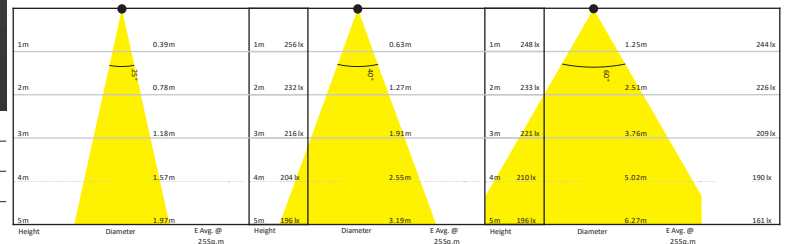

POLAR ADJUSTA - TWO WAY		
5298	2 x 60W LED	340 x 215 x 185